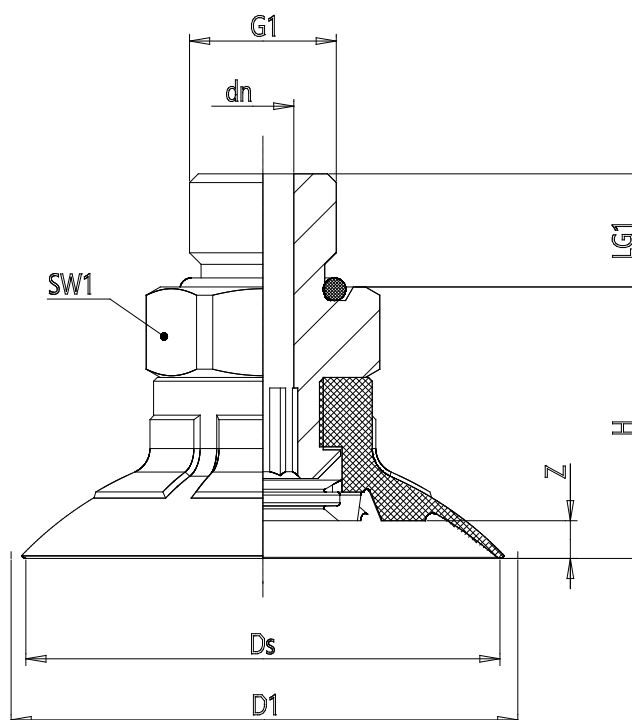

## Series VPCF round flat suction pads - Series VPCF

Product code: VPCF-0200E-1/8M

Datasheet creation date: 10/03/2025 12:20

Check the most updated document online [click here](#)

### TECHNICAL DATA

<b>Series</b>	VP
<b>Shape</b>	C = circular
<b>Version</b>	F = flat
<b>Diameters</b>	0200 = 20 mm
<b>Materials</b>	E = elastodur
<b>Thread size</b>	G1/8
<b>Thread type</b>	M = male

## Series VPCF round flat suction pads - Series VPCF

Product code: VPCF-0200E-1/8M

### DIMENSIONS

<b>DN (mm)</b>	4.1
<b>DS (mm)</b>	21.4
<b>D1 (mm)</b>	23.3
<b>G1</b>	G1/8
<b>H (mm)</b>	17.0
<b>HM (mm)</b>	17.0
<b>HF (mm)</b>	25
<b>LG1 (mm)</b>	7.5
<b>SW1 (mm)</b>	14
<b>Z (mm)</b>	2.0
<b>Suction pad</b>	VPCF 0200E
<b>Nipple</b>	NPS-G-1/8