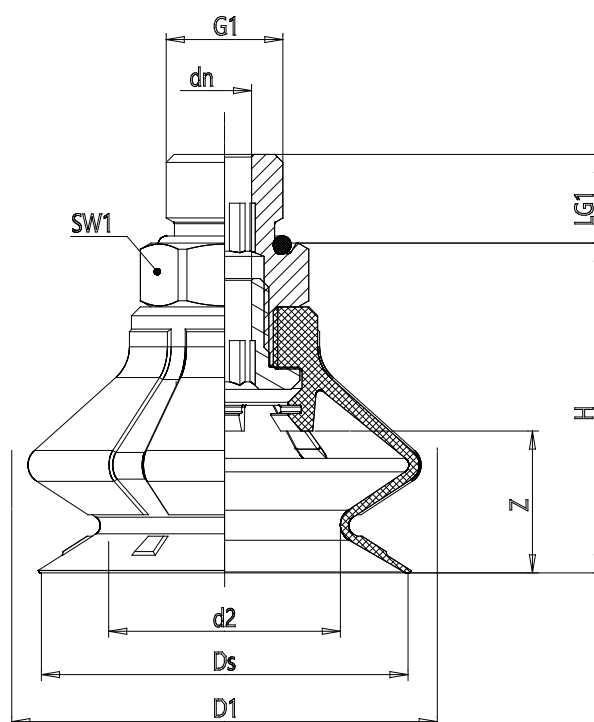

Series VPCL round bellow suction pads - Series VPCL

Product code: VPCL-0100E-M5M

Datasheet creation date: 10/03/2025 12:23

Check the most updated document online [click here](#)

TECHNICAL DATA

Series	VP
Shape	C = circular
Version	L = 1.5 bends
Diameters	0100 = 10 mm
Materials	E = elastodur
Thread size	M5
Thread type	M = male

Series VPCL round bellow suction pads - Series VPCL

Product code: VPCL-0100E-M5M

DIMENSIONS

DN (mm)	1.8
DS (mm)	10.3
D1 (mm)	11.3
G1	M5
H (mm)	18
HM (mm)	18
HF (mm)	23
LG1 (mm)	4.7
SW1 (mm)	8
Z (mm)	4
Suction pad	VPCL 0100E
Nipple	NPS-B-M5