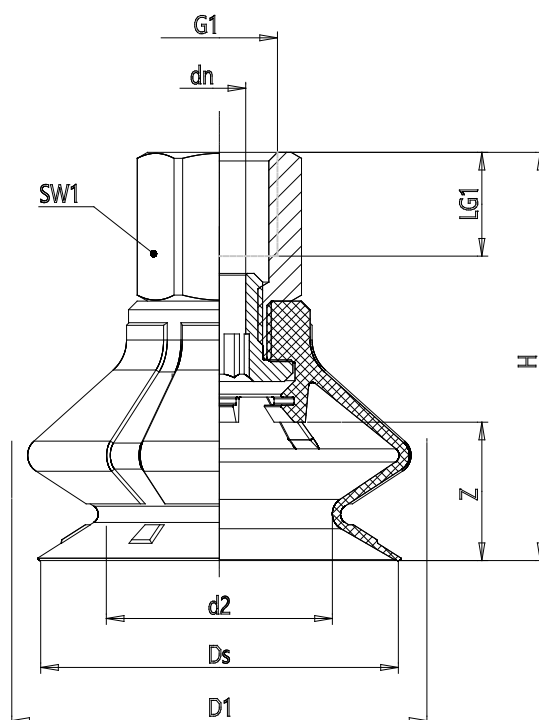

Series VPCL round bellow suction pads - Series VPCL

Product code: VPCL-0150E-1/8F

Datasheet creation date: 10/03/2025 12:23

Check the most updated document online [click here](#)

TECHNICAL DATA

Series	VP
Shape	C = circular
Version	L = 1.5 bends
Diameters	0150 = 15 mm
Materials	E = elastodur
Thread size	G1/8
Thread type	F = female

Series VPCL round bellow suction pads - Series VPCL

Product code: VPCL-0150E-1/8F

DIMENSIONS

DN (mm)	4.1
DS (mm)	15.4
D1 (mm)	19.7
G1	G1/8
H (mm)	29
HM (mm)	21
HF (mm)	29
LG1 (mm)	8.0
SW1 (mm)	14
Z (mm)	6
Suction pad	VPCL 0150E
Nipple	NPS-G-1/8