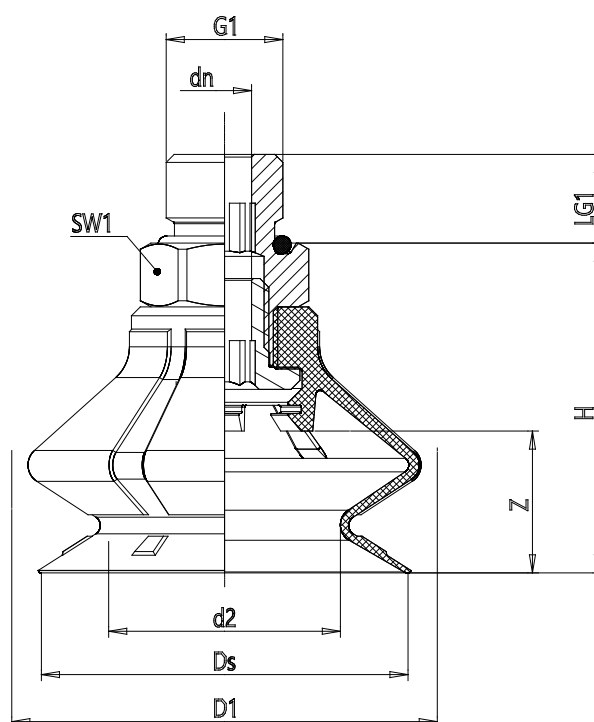

## Series VPCL round bellow suction pads - Series VPCL

Product code: VPCL-0150E-1/8M

Datasheet creation date: 10/03/2025 12:23

Check the most updated document online [click here](#)

### TECHNICAL DATA

<b>Series</b>	VP
<b>Shape</b>	C = circular
<b>Version</b>	L = 1.5 bends
<b>Diameters</b>	0150 = 15 mm
<b>Materials</b>	E = elastodur
<b>Thread size</b>	G1/8
<b>Thread type</b>	M = male

## Series VPCL round bellow suction pads - Series VPCL

Product code: VPCL-0150E-1/8M

### DIMENSIONS

<b>DN (mm)</b>	4.1
<b>DS (mm)</b>	15.4
<b>D1 (mm)</b>	19.7
<b>G1</b>	G1/8
<b>H (mm)</b>	21
<b>HM (mm)</b>	21
<b>HF (mm)</b>	29
<b>LG1 (mm)</b>	7.5
<b>SW1 (mm)</b>	14
<b>Z (mm)</b>	6
<b>Suction pad</b>	VPCL 0150E
<b>Nipple</b>	NPS-G-1/8