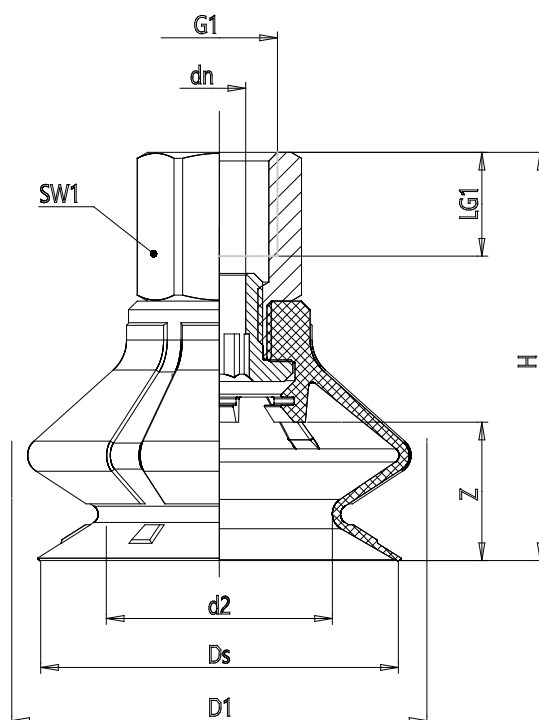

## Series VPCL round bellow suction pads - Series VPCL

Product code: VPCL-0200E-1/8F

Datasheet creation date: 10/03/2025 12:23

Check the most updated document online [click here](#)

### TECHNICAL DATA

<b>Series</b>	VP
<b>Shape</b>	C = circular
<b>Version</b>	L = 1.5 bends
<b>Diameters</b>	0200 = 20 mm
<b>Materials</b>	E = elastodur
<b>Thread size</b>	G1/8
<b>Thread type</b>	F = female

## Series VPCL round bellow suction pads - Series VPCL

Product code: VPCL-0200E-1/8F

### DIMENSIONS

DN (mm)	4.1
DS (mm)	21.4
D1 (mm)	26.3
G1	G1/8
H (mm)	32
HM (mm)	24
HF (mm)	32
LG1 (mm)	8.0
SW1 (mm)	14
Z (mm)	8
Suction pad	VPCL 0200E
Nipple	NPS-G-1/8