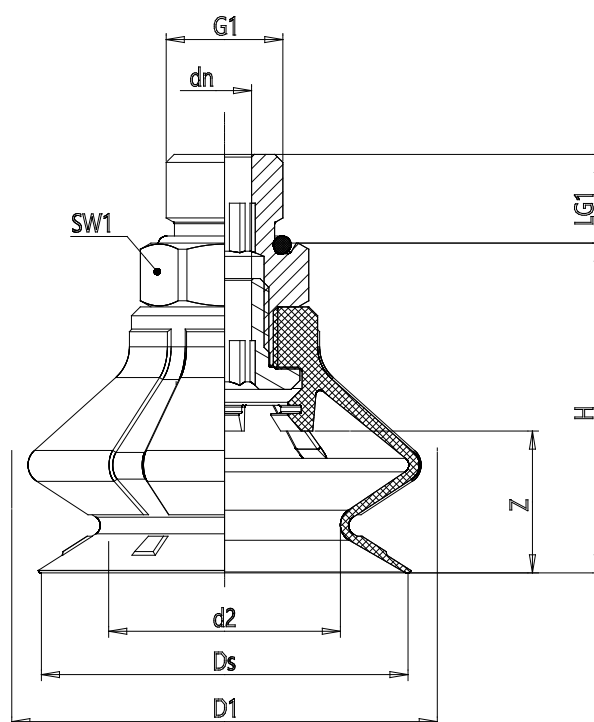

## Series VPCL round bellow suction pads - Series VPCL

Product code: VPCL-0200E-1/8M

Datasheet creation date: 10/03/2025 12:23

Check the most updated document online [click here](#)

### TECHNICAL DATA

<b>Series</b>	VP
<b>Shape</b>	C = circular
<b>Version</b>	L = 1.5 bends
<b>Diameters</b>	0200 = 20 mm
<b>Materials</b>	E = elastodur
<b>Thread size</b>	G1/8
<b>Thread type</b>	M = male

## Series VPCL round bellow suction pads - Series VPCL

Product code: VPCL-0200E-1/8M

### DIMENSIONS

<b>DN (mm)</b>	4.1
<b>DS (mm)</b>	21.4
<b>D1 (mm)</b>	26.3
<b>G1</b>	G1/8
<b>H (mm)</b>	24
<b>HM (mm)</b>	24
<b>HF (mm)</b>	32
<b>LG1 (mm)</b>	7.5
<b>SW1 (mm)</b>	14
<b>Z (mm)</b>	8
<b>Suction pad</b>	VPCL 0200E
<b>Nipple</b>	NPS-G-1/8