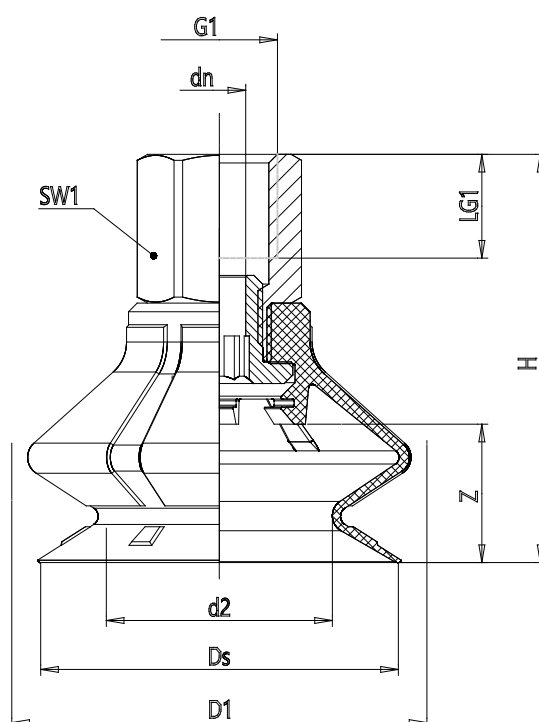

Series VPCL round bellow suction pads - Series VPCL

Product code: VPCL-0250E-1/8F

Datasheet creation date: 10/03/2025 12:23

Check the most updated document online [click here](#)

TECHNICAL DATA

Series	VP
Shape	C = circular
Version	L = 1.5 bends
Diameters	0250 = 25 mm
Materials	E = elastodur
Thread size	G1/8
Thread type	F = female

Series VPCL round bellow suction pads - Series VPCL

Product code: VPCL-0250E-1/8F

DIMENSIONS

DN (mm)	4.1
DS (mm)	26.4
D1 (mm)	31.3
G1	G1/8
H (mm)	35
HM (mm)	27
HF (mm)	35
LG1 (mm)	8.0
SW1 (mm)	14
Z (mm)	11
Suction pad	VPCL 0250E
Nipple	NPS-G-1/8