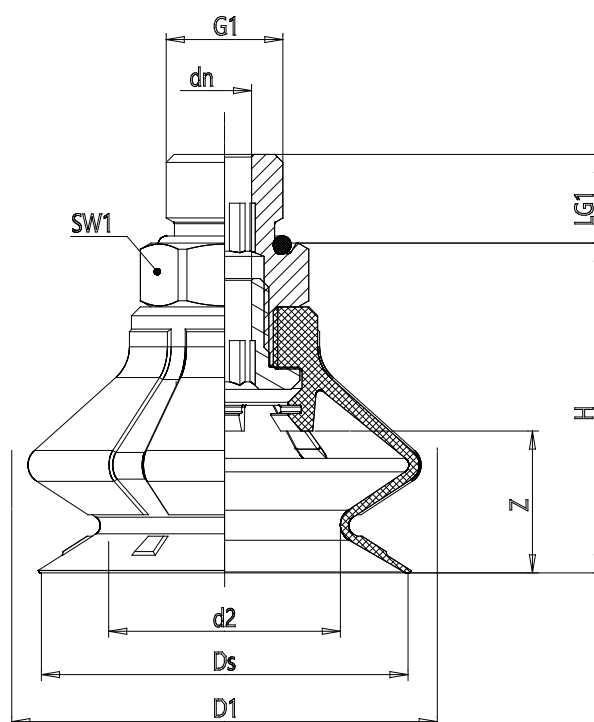

## Series VPCL round bellow suction pads - Series VPCL

Product code: VPCL-0250E-1/8M

Datasheet creation date: 10/03/2025 12:23

Check the most updated document online [click here](#)

### TECHNICAL DATA

<b>Series</b>	VP
<b>Shape</b>	C = circular
<b>Version</b>	L = 1.5 bends
<b>Diameters</b>	0250 = 25 mm
<b>Materials</b>	E = elastodur
<b>Thread size</b>	G1/8
<b>Thread type</b>	M = male

## Series VPCL round bellow suction pads - Series VPCL

Product code: VPCL-0250E-1/8M

### DIMENSIONS

<b>DN (mm)</b>	4.1
<b>DS (mm)</b>	26.4
<b>D1 (mm)</b>	31.3
<b>G1</b>	G1/8
<b>H (mm)</b>	27
<b>HM (mm)</b>	27
<b>HF (mm)</b>	35
<b>LG1 (mm)</b>	7.5
<b>SW1 (mm)</b>	14
<b>Z (mm)</b>	11
<b>Suction pad</b>	VPCL 0250E
<b>Nipple</b>	NPS-G-1/8