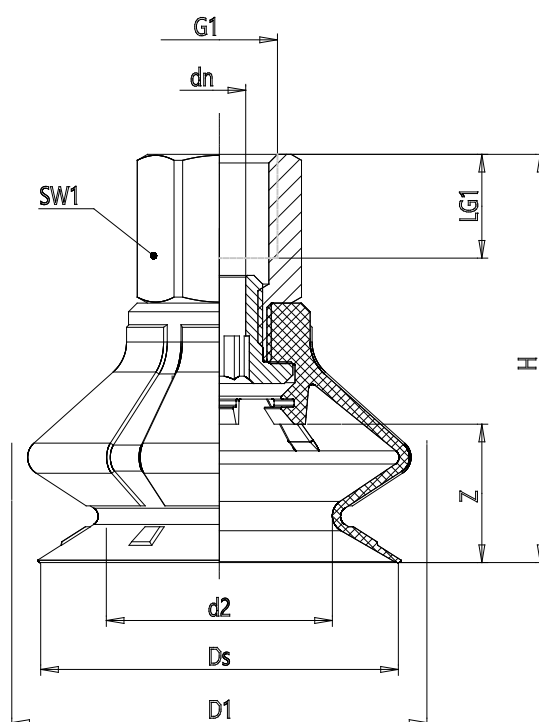

Series VPCL round bellow suction pads - Series VPCL

Product code: VPCL-0300E-1/8F

Datasheet creation date: 10/03/2025 12:23

Check the most updated document online [click here](#)

TECHNICAL DATA

Series	VP
Shape	C = circular
Version	L = 1.5 bends
Diameters	0300 = 30 mm
Materials	E = elastodur
Thread size	G1/8
Thread type	F = female

Series VPCL round bellow suction pads - Series VPCL

Product code: VPCL-0300E-1/8F

DIMENSIONS

DN (mm)	4.1
DS (mm)	31.4
D1 (mm)	36.7
G1	G1/8
H (mm)	37
HM (mm)	29
HF (mm)	37
LG1 (mm)	8.0
SW1 (mm)	14
Z (mm)	13
Suction pad	VPCL 0300E
Nipple	NPS-G-1/8