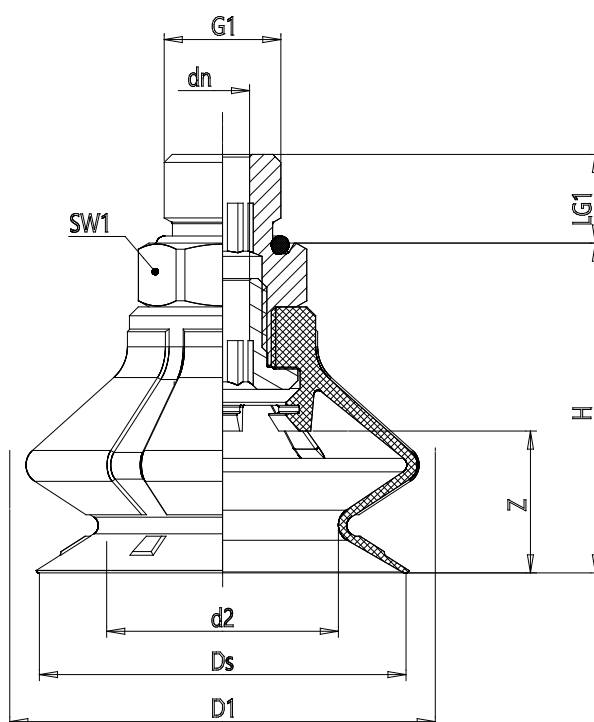

Series VPCL round bellow suction pads - Series VPCL

Product code: VPCL-0300E-1/8M

Datasheet creation date: 10/03/2025 12:23

Check the most updated document online [click here](#)

TECHNICAL DATA

| | |
|--------------------|---------------|
| Series | VP |
| Shape | C = circular |
| Version | L = 1.5 bends |
| Diameters | 0300 = 30 mm |
| Materials | E = elastodur |
| Thread size | G1/8 |
| Thread type | M = male |

Series VPCL round bellow suction pads - Series VPCL

Product code: VPCL-0300E-1/8M

DIMENSIONS

| | |
|--------------------|------------|
| DN (mm) | 4.1 |
| DS (mm) | 31.4 |
| D1 (mm) | 36.7 |
| G1 | G1/8 |
| H (mm) | 29 |
| HM (mm) | 29 |
| HF (mm) | 37 |
| LG1 (mm) | 7.5 |
| SW1 (mm) | 14 |
| Z (mm) | 13 |
| Suction pad | VPCL 0300E |
| Nipple | NPS-G-1/8 |