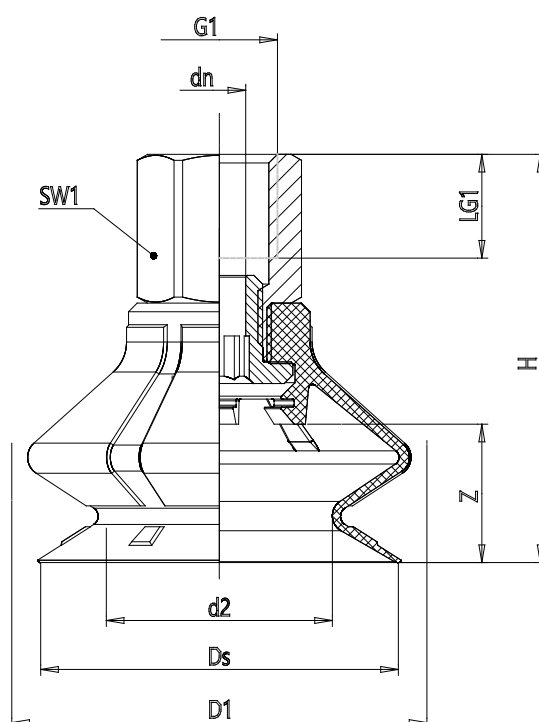

Series VPCL round bellow suction pads - Series VPCL

Product code: VPCL-0400E-1/4F

Datasheet creation date: 10/03/2025 12:23

Check the most updated document online [click here](#)

TECHNICAL DATA

Series	VP
Shape	C = circular
Version	L = 1.5 bends
Diameters	0400 = 40 mm
Materials	E = elastodur
Thread size	G1/4
Thread type	F = female

Series VPCL round bellow suction pads - Series VPCL

Product code: VPCL-0400E-1/4F

DIMENSIONS

DN (mm)	6.1
DS (mm)	41.4
D1 (mm)	48.0
G1	G1/4
H (mm)	48
HM (mm)	38
HF (mm)	48
LG1 (mm)	12.0
SW1 (mm)	17
Z (mm)	16
Suction pad	VPCL 0040E
Nipple	NPS-B-M5