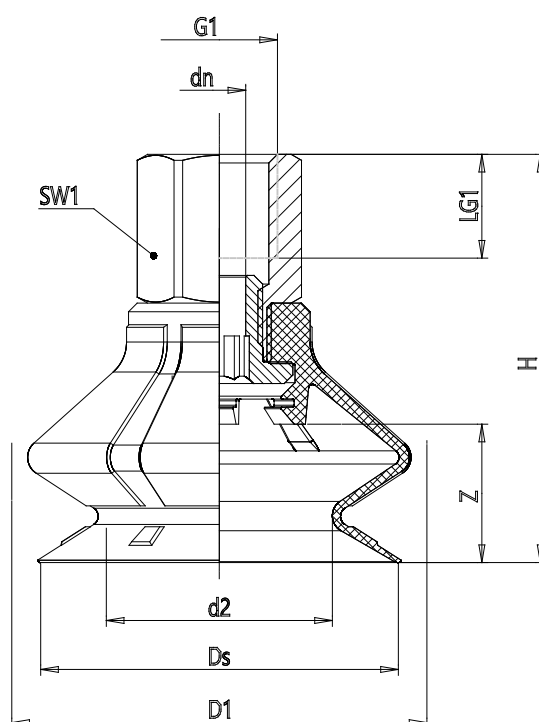

## Series VPCL round bellow suction pads - Series VPCL

Product code: VPCL-0500E-1/4F

Datasheet creation date: 10/03/2025 12:23

Check the most updated document online [click here](#)

### TECHNICAL DATA

<b>Series</b>	VP
<b>Shape</b>	C = circular
<b>Version</b>	L = 1.5 bends
<b>Diameters</b>	0500 =50 mm
<b>Materials</b>	E = elastodur
<b>Thread size</b>	G1/4
<b>Thread type</b>	F = female

## Series VPCL round bellow suction pads - Series VPCL

Product code: VPCL-0500E-1/4F

### DIMENSIONS

<b>DN (mm)</b>	6.1
<b>DS (mm)</b>	51.4
<b>D1 (mm)</b>	58.4
<b>G1</b>	G1/4
<b>H (mm)</b>	50
<b>HM (mm)</b>	40
<b>HF (mm)</b>	50
<b>LG1 (mm)</b>	12.0
<b>SW1 (mm)</b>	17
<b>Z (mm)</b>	18
<b>Suction pad</b>	VPCL 0650E
<b>Nipple</b>	NPS-A-1/4