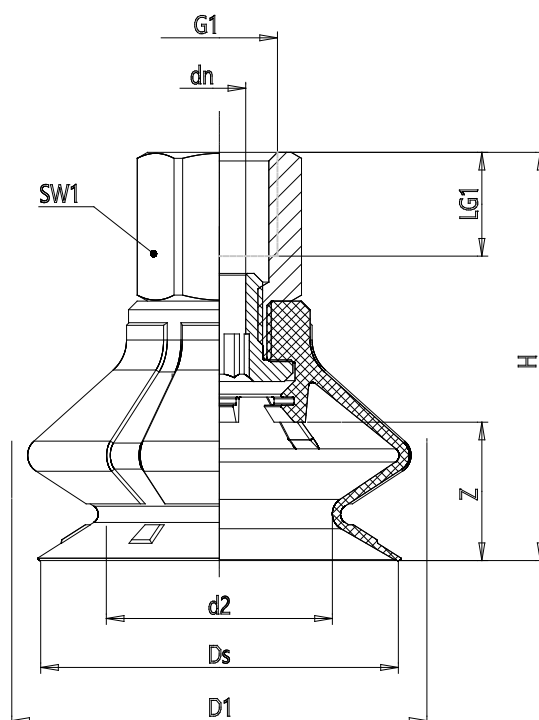

## Series VPCL round bellow suction pads - Series VPCL

Product code: VPCL-0600E-1/4F

Datasheet creation date: 10/03/2025 12:23

Check the most updated document online [click here](#)

### TECHNICAL DATA

<b>Series</b>	VP
<b>Shape</b>	C = circular
<b>Version</b>	L = 1.5 bends
<b>Diameters</b>	0600 = 60 mm
<b>Materials</b>	E = elastodur
<b>Thread size</b>	G1/4
<b>Thread type</b>	F = female

## Series VPCL round bellow suction pads - Series VPCL

Product code: VPCL-0600E-1/4F

### DIMENSIONS

<b>DN (mm)</b>	6.1
<b>DS (mm)</b>	61.2
<b>D1 (mm)</b>	69.6
<b>G1</b>	G1/4
<b>H (mm)</b>	54
<b>HM (mm)</b>	44
<b>HF (mm)</b>	54
<b>LG1 (mm)</b>	12.0
<b>SW1 (mm)</b>	17
<b>Z (mm)</b>	22
<b>Suction pad</b>	VPCL 0600E
<b>Nipple</b>	NPS-A-1/4