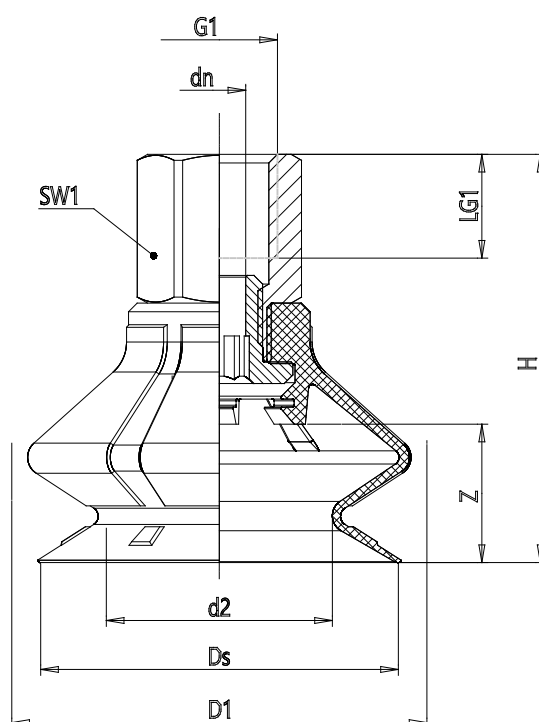

Series VPCL round bellow suction pads - Series VPCL

Product code: VPCL-0800E-1/4F

Datasheet creation date: 10/03/2025 12:23

Check the most updated document online [click here](#)

TECHNICAL DATA

Series	VP
Shape	C = circular
Version	L = 1.5 bends
Diameters	0800 = 80 mm
Materials	E = elastodur
Thread size	G1/4
Thread type	F = female

Series VPCL round bellow suction pads - Series VPCL

Product code: VPCL-0800E-1/4F

DIMENSIONS

DN (mm)	6.1
DS (mm)	81.4
D1 (mm)	88.0
G1	G1/4
H (mm)	64
HM (mm)	54
HF (mm)	64
LG1 (mm)	12.0
SW1 (mm)	22
Z (mm)	24
Suction pad	VPCL 0800E
Nipple	NPS-C-1/4