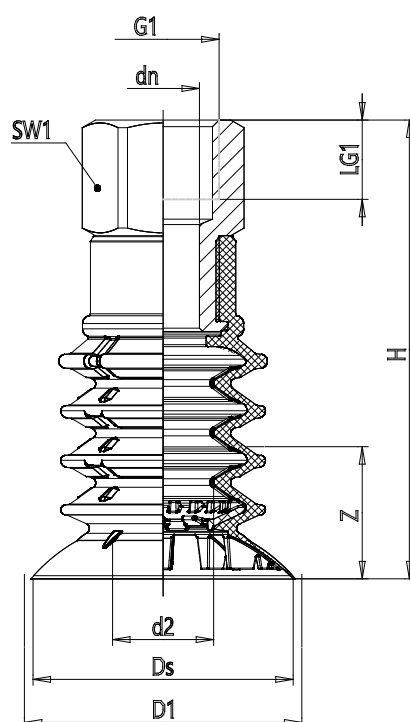

Round bellow suction cups - Series VPCO

Product code: VPCO-0300S-1/4F

Datasheet creation date: 10/03/2025 12:25

Check the most updated document online [click here](#)

TECHNICAL DATA

Series	VP
Shape	C = circular
Version	O = 4,5 flexible bends
Diameters	0300 = 30 mm
Materials	S = silicone
Thread size	1/4 = G1/4
Thread type	F = female

Round bellow suction cups - Series VPCO

Product code: VPCO-0300S-1/4F

DIMENSIONS

DN (mm)	11.0
D2 (mm)	12.3
D1 (mm)	32
DS (mm)	30.7
G1	G1/4
H (mm)	57.5
LG1 (mm)	12.0
SW1 (mm)	22
Z (mm)	11
Suction pad	VPCO 0300S
Nipple	NPS-D-1/4-F