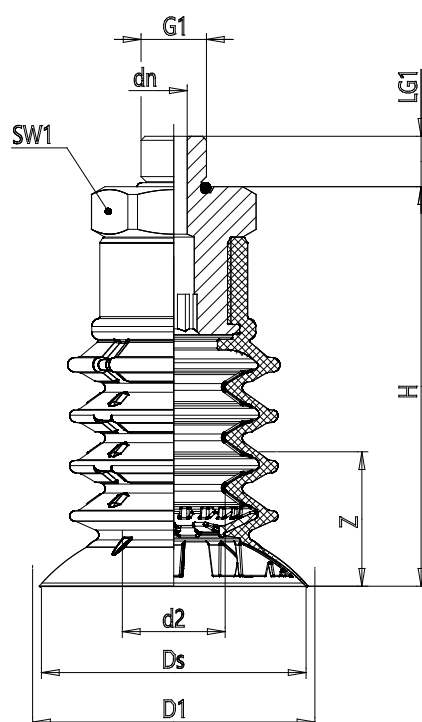

## Round bellow suction cups - Series VPCO

Product code: VPCO-0300S-1/4M

Datasheet creation date: 10/03/2025 12:25

Check the most updated document online [click here](#)

### TECHNICAL DATA

<b>Series</b>	VP
<b>Shape</b>	C = circular
<b>Version</b>	O = 4,5 flexible bends
<b>Diameters</b>	0300 = 30 mm
<b>Materials</b>	S = silicone
<b>Thread size</b>	1/4 = G1/4
<b>Thread type</b>	M = male

## Round bellow suction cups - Series VPCO

Product code: VPCO-0300S-1/4M

### DIMENSIONS

<b>DN (mm)</b>	8.0
<b>D2 (mm)</b>	12.3
<b>D1 (mm)</b>	32
<b>DS (mm)</b>	30.7
<b>G1</b>	G1/4
<b>H (mm)</b>	47.5
<b>LG1 (mm)</b>	10.0
<b>SW1 (mm)</b>	22
<b>Z (mm)</b>	11
<b>Suction pad</b>	VPCO 0300S
<b>Nipple</b>	NPS-D-1/4-M