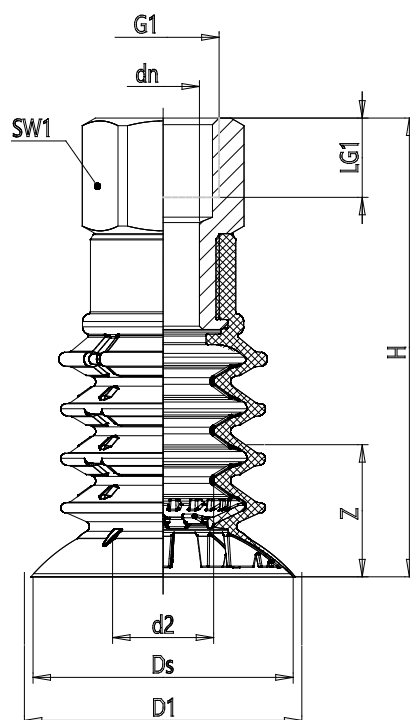

Round bellow suction cups - Series VPCO

Product code: VPCO-0300S-1/8F

Datasheet creation date: 10/03/2025 12:25

Check the most updated document online [click here](#)

TECHNICAL DATA

Series	VP
Shape	C = circular
Version	O = 4,5 flexible bends
Diameters	0300 = 30 mm
Materials	S = silicone
Thread size	1/8 = G1/8
Thread type	F = female

Round bellow suction cups - Series VPCO

Product code: VPCO-0300S-1/8F

DIMENSIONS

DN (mm)	8.6
D2 (mm)	12.3
D1 (mm)	32
DS (mm)	30.7
G1	G1/8
H (mm)	57.5
LG1 (mm)	12.0
SW1 (mm)	22
Z (mm)	11
Suction pad	VPCO 0300S
Nipple	NPS-C-1/8-F