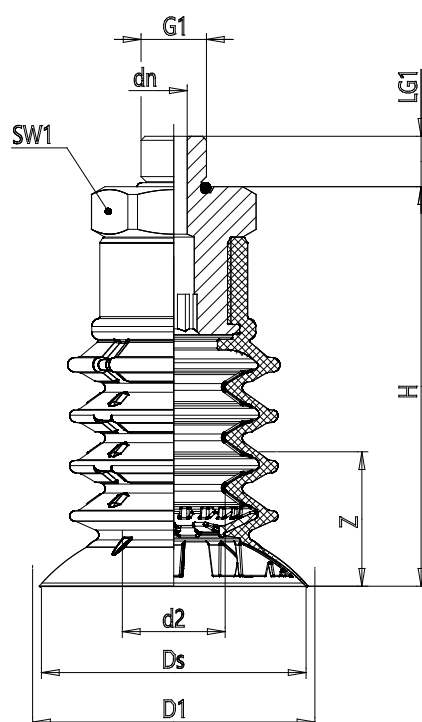

Round bellow suction cups - Series VPCO

Product code: VPCO-0300S-1/8M

Datasheet creation date: 10/03/2025 12:26

Check the most updated document online [click here](#)

TECHNICAL DATA

Series	VP
Shape	C = circular
Version	O = 4,5 flexible bends
Diameters	0300 = 30 mm
Materials	S = silicone
Thread size	1/8 = G1/8
Thread type	M = male

Round bellow suction cups - Series VPCO

Product code: VPCO-0300S-1/8M

DIMENSIONS

DN (mm)	4.0
D2 (mm)	12.3
D1 (mm)	32
DS (mm)	30.7
G1	G1/8
H (mm)	47.5
LG1 (mm)	7.5
SW1 (mm)	22
Z (mm)	11
Suction pad	VPCO 0300S
Nipple	NPS-C-1/8-M