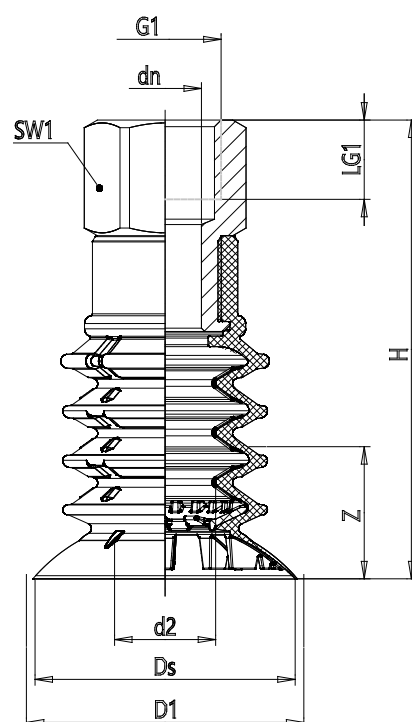

Round bellow suction cups - Series VPCO

Product code: VPCO-0500S-1/2F

Datasheet creation date: 10/03/2025 12:26

Check the most updated document online [click here](#)

TECHNICAL DATA

Series	VP
Shape	C = circular
Version	O = 4,5 flexible bends
Diameters	0500 = 50 mm
Materials	S = silicone
Thread size	1/2 = G1/2
Thread type	F = female

Round bellow suction cups - Series VPCO

Product code: VPCO-0500S-1/2F

DIMENSIONS

DN (mm)	15.0
D2 (mm)	21.0
D1 (mm)	52
DS (mm)	49.7
G1	G1/2
H (mm)	86.5
LG1 (mm)	16.0
SW1 (mm)	27
Z (mm)	26
Suction pad	VPCO 0500S
Nipple	NPS-A-1/2-F