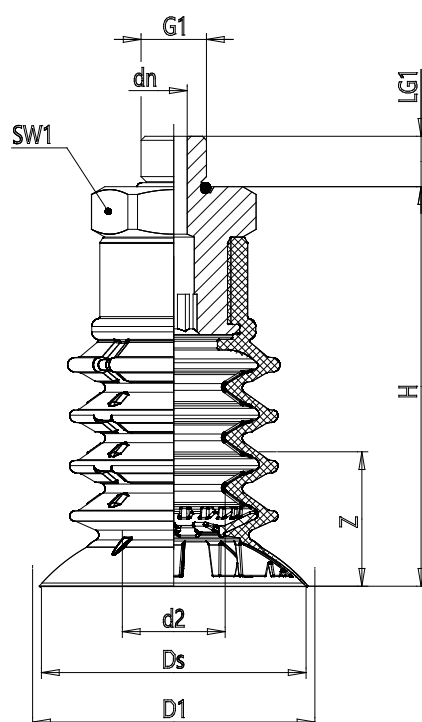

Round bellow suction cups - Series VPCO

Product code: VPCO-0500S-1/2M

Datasheet creation date: 10/03/2025 12:26

Check the most updated document online [click here](#)

TECHNICAL DATA

Series	VP
Shape	C = circular
Version	O = 4,5 flexible bends
Diameters	0500 = 50 mm
Materials	S = silicone
Thread size	1/2 = G1/2
Thread type	M = male

Round bellow suction cups - Series VPCO

Product code: VPCO-0500S-1/2M

DIMENSIONS

DN (mm)	15.0
D2 (mm)	21.0
D1 (mm)	52
DS (mm)	49.7
G1	G1/2
H (mm)	72.5
LG1 (mm)	14.0
SW1 (mm)	27
Z (mm)	26
Suction pad	VPCO 0500S
Nipple	NPS-A-1/2-M