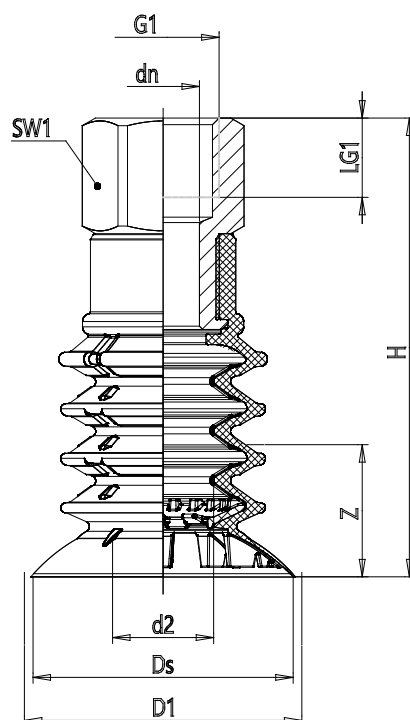

## Round bellow suction cups - Series VPCO

Product code: VPCO-0500S-1/4F

Datasheet creation date: 10/03/2025 12:26

Check the most updated document online [click here](#)

### TECHNICAL DATA

|                    |                        |
|--------------------|------------------------|
| <b>Series</b>      | VP                     |
| <b>Shape</b>       | C = circular           |
| <b>Version</b>     | O = 4,5 flexible bends |
| <b>Diameters</b>   | 0500 = 50 mm           |
| <b>Materials</b>   | S = silicone           |
| <b>Thread size</b> | 1/4 = G1/4             |
| <b>Thread type</b> | F = female             |

## Round bellow suction cups - Series VPCO

Product code: VPCO-0500S-1/4F

### DIMENSIONS

|                    |             |
|--------------------|-------------|
| <b>DN (mm)</b>     | 11.4        |
| <b>D2 (mm)</b>     | 21.0        |
| <b>D1 (mm)</b>     | 52          |
| <b>DS (mm)</b>     | 49.7        |
| <b>G1</b>          | G1/4        |
| <b>H (mm)</b>      | 86.5        |
| <b>LG1 (mm)</b>    | 12.0        |
| <b>SW1 (mm)</b>    | 27          |
| <b>Z (mm)</b>      | 26          |
| <b>Suction pad</b> | VPCO 0500S  |
| <b>Nipple</b>      | NPS-B-1/4-F |