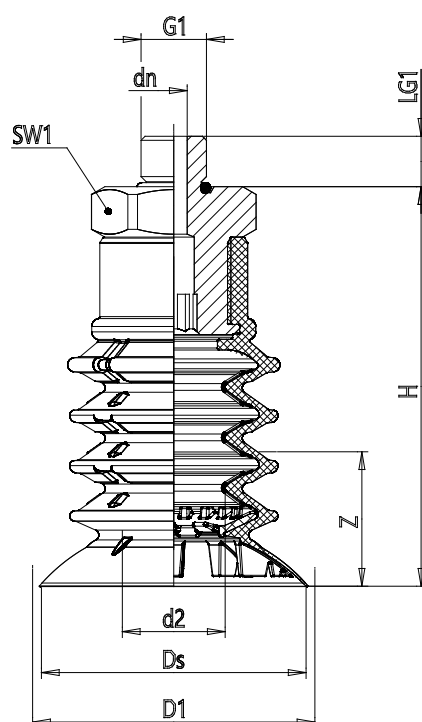

Round bellow suction cups - Series VPCO

Product code: VPCO-0500S-1/4M

Datasheet creation date: 10/03/2025 12:26

Check the most updated document online [click here](#)

TECHNICAL DATA

Series	VP
Shape	C = circular
Version	O = 4,5 flexible bends
Diameters	0500 = 50 mm
Materials	S = silicone
Thread size	1/4 = G1/4
Thread type	M = male

Round bellow suction cups - Series VPCO

Product code: VPCO-0500S-1/4M

DIMENSIONS

DN (mm)	8.0
D2 (mm)	21.0
D1 (mm)	52
DS (mm)	49.7
G1	G1/4
H (mm)	72.5
LG1 (mm)	10.0
SW1 (mm)	27
Z (mm)	26
Suction pad	VPCO 0500S
Nipple	NPS-B-1/4-M