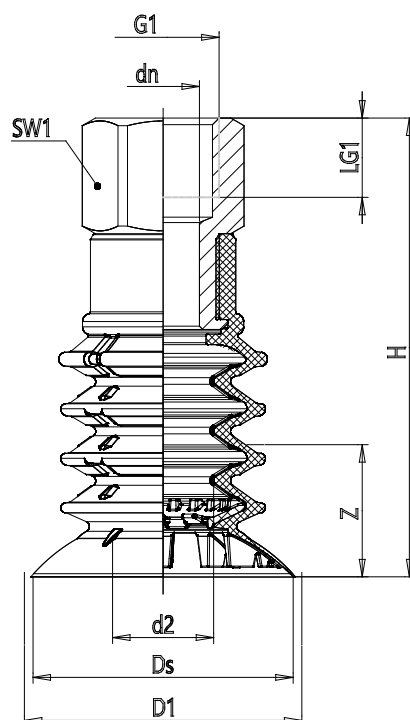

## Round bellow suction cups - Series VPCO

Product code: VPCO-0500S-1/8F

Datasheet creation date: 10/03/2025 12:26

Check the most updated document online [click here](#)

### TECHNICAL DATA

<b>Series</b>	VP
<b>Shape</b>	C = circular
<b>Version</b>	O = 4,5 flexible bends
<b>Diameters</b>	0500 = 50 mm
<b>Materials</b>	S = silicone
<b>Thread size</b>	1/8 = G1/8
<b>Thread type</b>	F = female

## Round bellow suction cups - Series VPCO

Product code: VPCO-0500S-1/8F

### DIMENSIONS

<b>DN (mm)</b>	8.6
<b>D2 (mm)</b>	21.0
<b>D1 (mm)</b>	52
<b>DS (mm)</b>	49.7
<b>G1</b>	G1/8
<b>H (mm)</b>	86.5
<b>LG1 (mm)</b>	12.0
<b>SW1 (mm)</b>	27
<b>Z (mm)</b>	26
<b>Suction pad</b>	VPCO 0500S
<b>Nipple</b>	NPS-D-1/8-F