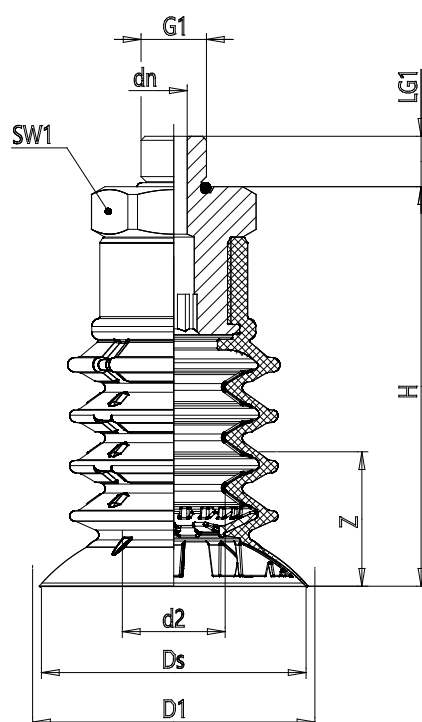

Round bellow suction cups - Series VPCO

Product code: VPCO-0500S-1/8M

Datasheet creation date: 10/03/2025 12:26

Check the most updated document online [click here](#)

TECHNICAL DATA

| | |
|--------------------|------------------------|
| Series | VP |
| Shape | C = circular |
| Version | O = 4,5 flexible bends |
| Diameters | 0500 = 50 mm |
| Materials | S = silicone |
| Thread size | 1/8 = G1/8 |
| Thread type | M = male |

Round bellow suction cups - Series VPCO

Product code: VPCO-0500S-1/8M

DIMENSIONS

| | |
|--------------------|-------------|
| DN (mm) | 4.0 |
| D2 (mm) | 21.0 |
| D1 (mm) | 52 |
| DS (mm) | 49.7 |
| G1 | G1/8 |
| H (mm) | 72.5 |
| LG1 (mm) | 7.5 |
| SW1 (mm) | 27 |
| Z (mm) | 26 |
| Suction pad | VPCO 0500S |
| Nipple | NPS-D-1/8-M |