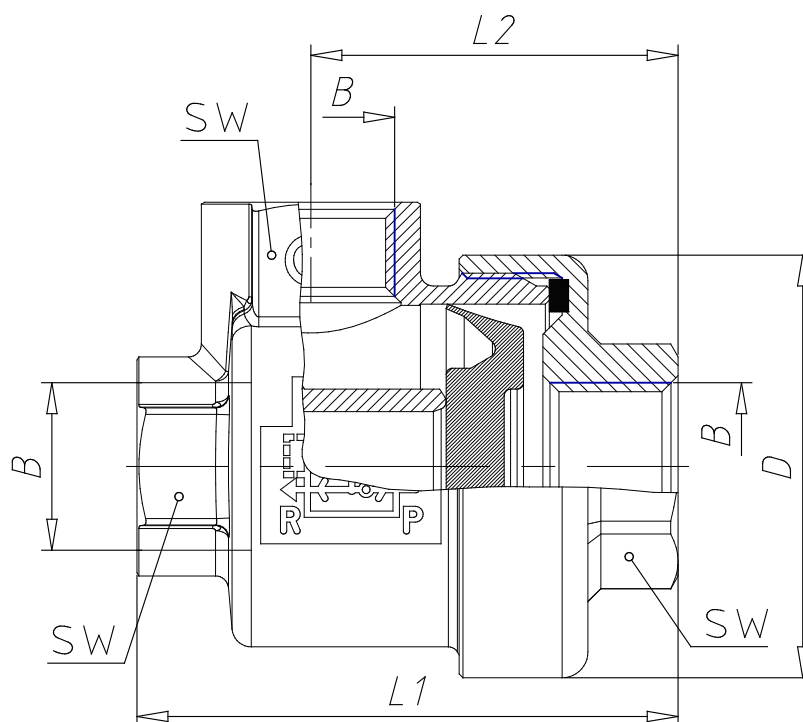

- Quick exhaust valves Series VSC

Product code: VSC 588-02

Datasheet creation date: 10/03/2025 11:11

Check the most updated document online [click here](#)

■ TECHNICAL DATA

Mod.	VSC 588-02
------	------------

- Quick exhaust valves Series VSC

Product code: VSC 588-02

■ DIMENSIONS

B (NPTF)	1/8
D (INCH)	1.102
L1 (INCH)	1.437
L2 (INCH)	0.984
SW (INCH)	0.551