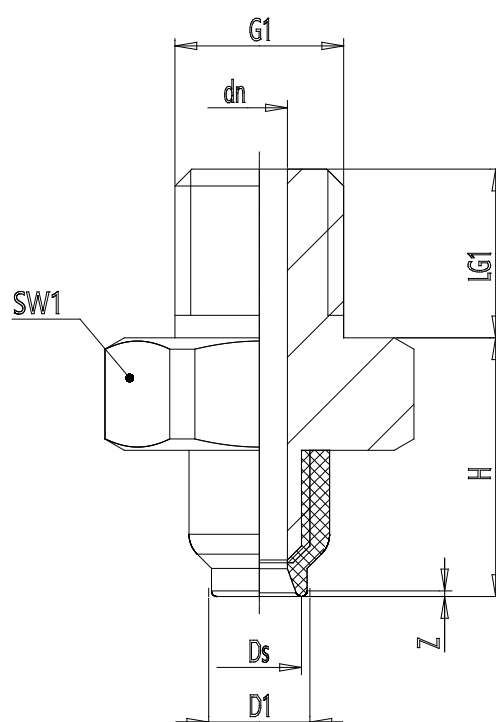

Series VSCF round flat suction pad - Serie VSCF

Product code: VSCF-0010S-M3M

Datasheet creation date: 10/03/2025 12:21

Check the most updated document online [click here](#)

TECHNICAL DATA

Series	VS
Shape	C = circular
Version	F = flat
Diameters	0010
Materials	S = Silicone
Thread size	M3
Thread type	M = Maschio

Series VSCF round flat suction pad - Serie VSCF

Product code: VSCF-0010S-M3M

DIMENSIONS

G1	M3
D1 (mm)	1.1
DN (mm)	1.0
DS (mm)	1.0
H (mm)	4.6
LG1 (mm)	3.0
SW1 (mm)	5
Z (mm)	0.1
Suction pad	VSCF 0010*
Nipple	NPS-A-M3-M