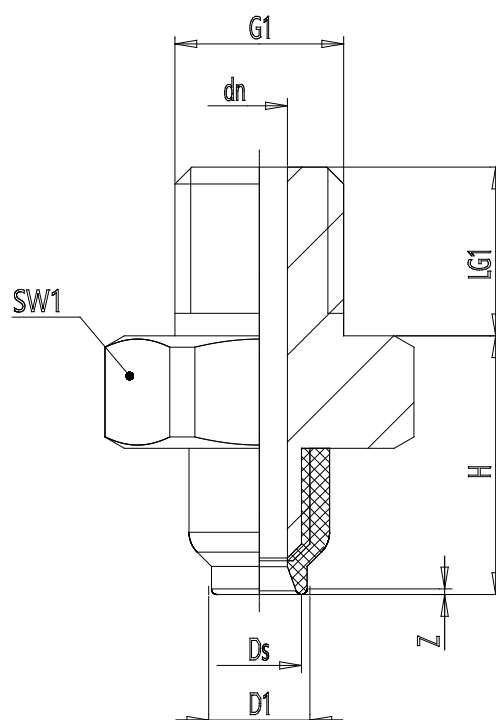

Series VSCF round flat suction pad - Serie VSCF

Product code: VSCF-0015N-M3M

Datasheet creation date: 10/03/2025 12:19

Check the most updated document online [click here](#)

TECHNICAL DATA

Series	VS
Shape	C = circular
Version	F = flat
Diameters	0015
Materials	N = NBR
Thread size	M3
Thread type	M = Maschio

Series VSCF round flat suction pad - Serie VSCF

Product code: VSCF-0015N-M3M

DIMENSIONS

G1	M3
D1 (mm)	1.7
DN (mm)	1.0
DS (mm)	1.5
H (mm)	4.6
LG1 (mm)	3.0
SW1 (mm)	5
Z (mm)	0.1
Suction pad	VSCF 0015*
Nipple	NPS-A-M3-M