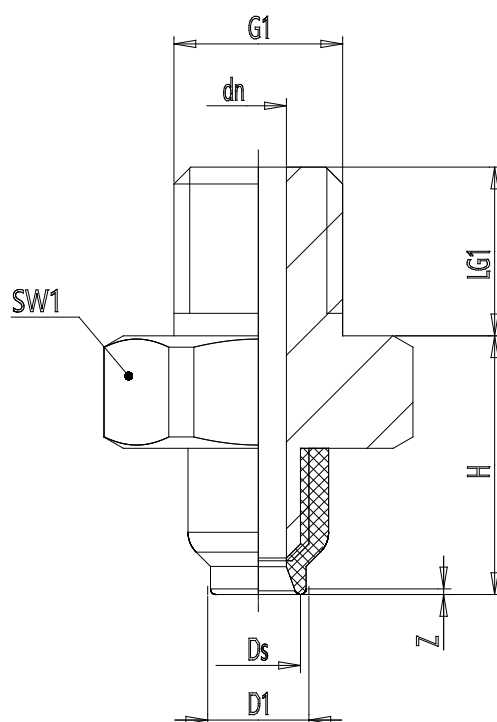

Series VSCF round flat suction pad - Serie VSCF

Product code: VSCF-0020N-M3M

Datasheet creation date: 10/03/2025 12:19

Check the most updated document online [click here](#)

TECHNICAL DATA

Series	VS
Shape	C = circular
Version	F = flat
Diameters	0020
Materials	N = NBR
Thread size	M3
Thread type	M = Maschio

Series VSCF round flat suction pad - Serie VSCF

Product code: VSCF-0020N-M3M

DIMENSIONS

G1	M3
D1 (mm)	2.4
DN (mm)	1.0
DS (mm)	2.0
H (mm)	5.5
LG1 (mm)	3.0
SW1 (mm)	5
Z (mm)	0.2
Suction pad	VSCF 0020*
Nipple	NPS-A-M3-M