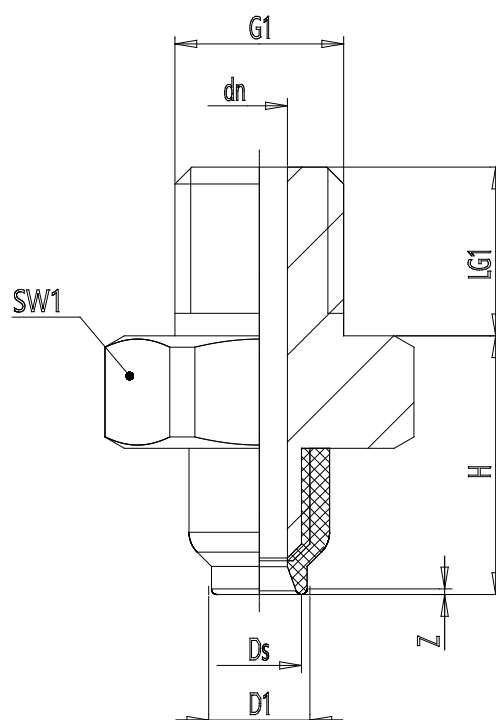

Series VSCF round flat suction pad - Serie VSCF

Product code: VSCF-0020S-M3M

Datasheet creation date: 10/03/2025 12:21

Check the most updated document online [click here](#)

TECHNICAL DATA

Series	VS
Shape	C = circular
Version	F = flat
Diameters	0020
Materials	S = Silicone
Thread size	M3
Thread type	M = Maschio

Series VSCF round flat suction pad - Serie VSCF

Product code: VSCF-0020S-M3M

DIMENSIONS

G1	M3
D1 (mm)	2.4
DN (mm)	1.0
DS (mm)	2.0
H (mm)	5.5
LG1 (mm)	3.0
SW1 (mm)	5
Z (mm)	0.2
Suction pad	VSCF 0020*
Nipple	NPS-A-M3-M