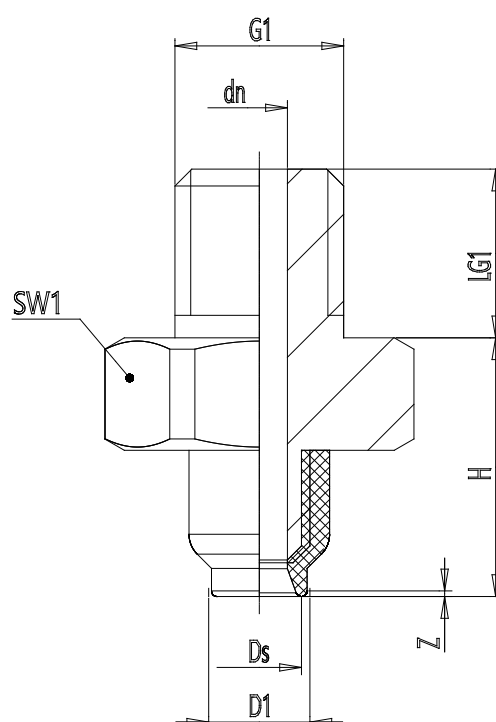

Series VSCF round flat suction pad - Serie VSCF

Product code: VSCF-0040S-M3M

Datasheet creation date: 10/03/2025 12:21

Check the most updated document online [click here](#)

TECHNICAL DATA

Series	VS
Shape	C = circular
Version	F = flat
Diameters	0040
Materials	S = Silicone
Thread size	M3
Thread type	M = Maschio

Series VSCF round flat suction pad - Serie VSCF

Product code: VSCF-0040S-M3M

DIMENSIONS

G1	M3
D1 (mm)	4.7
DN (mm)	1.0
DS (mm)	4.0
H (mm)	5.5
LG1 (mm)	3.0
SW1 (mm)	5
Z (mm)	0.4
Suction pad	VSCF 0040*
Nipple	NPS-A-M3-M