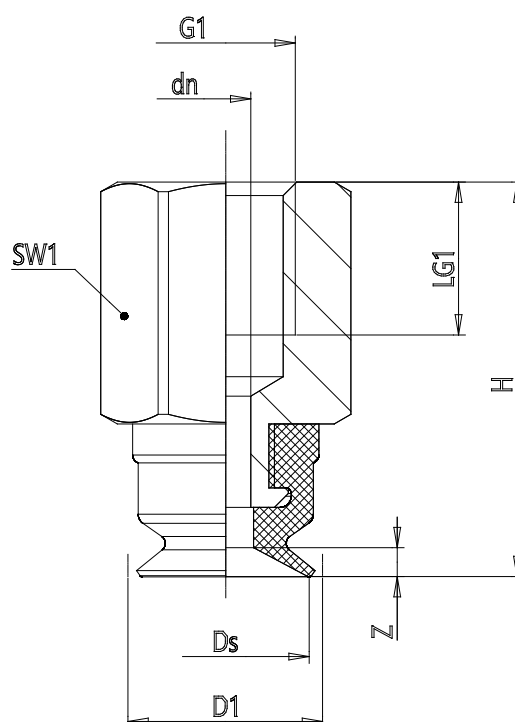

Series VSCF round flat suction pad - Serie VSCF

Product code: VSCF-0050N-M5F

Datasheet creation date: 10/03/2025 12:19

Check the most updated document online [click here](#)

TECHNICAL DATA

Series	VS
Shape	C = circular
Version	F = flat
Diameters	0050
Materials	N = NBR
Thread size	M5
Thread type	F = Femmina

Series VSCF round flat suction pad - Serie VSCF

Product code: VSCF-0050N-M5F

DIMENSIONS

G1	M5
D1 (mm)	5.7
DN (mm)	1.8
DS (mm)	5.0
H (mm)	14.2
LG1 (mm)	5.5
SW1 (mm)	8
Z (mm)	0.5
Suction pad	VSCF 0050*
Nipple	NPS-C-M5-F