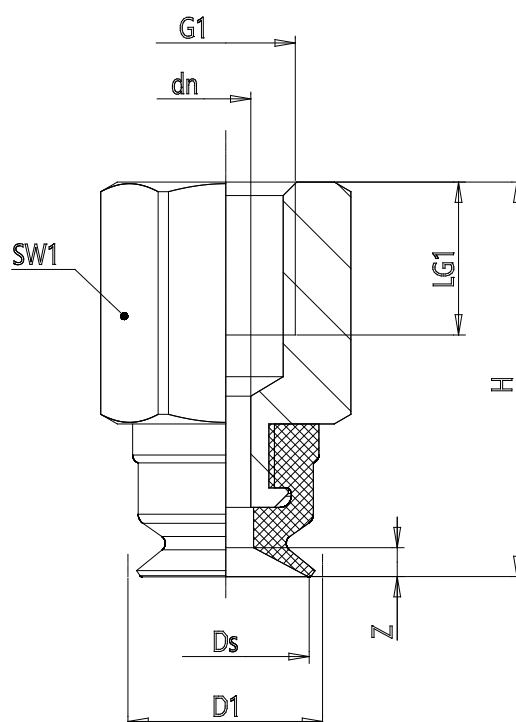

Series VSCF round flat suction pad - Serie VSCF

Product code: VSCF-0050S-M5F

Datasheet creation date: 10/03/2025 12:21

Check the most updated document online [click here](#)

TECHNICAL DATA

Series	VS
Shape	C = circular
Version	F = flat
Diameters	0050
Materials	S = Silicone
Thread size	M5
Thread type	F = Femmina

Series VSCF round flat suction pad - Serie VSCF

Product code: VSCF-0050S-M5F

DIMENSIONS

G1	M5
D1 (mm)	5.7
DN (mm)	1.8
DS (mm)	5.0
H (mm)	14.2
LG1 (mm)	5.5
SW1 (mm)	8
Z (mm)	0.5
Suction pad	VSCF 0050*
Nipple	NPS-C-M5-F