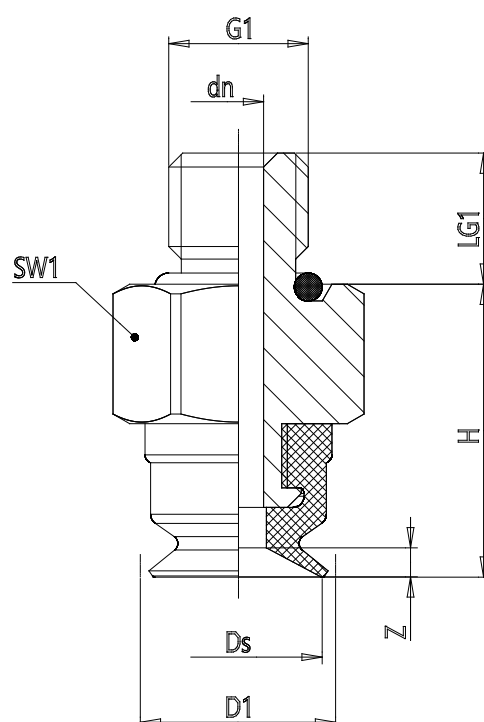

## Series VSCF round flat suction pad - Serie VSCF

Product code: VSCF-0050S-M5M

Datasheet creation date: 10/03/2025 12:21

Check the most updated document online [click here](#)

### TECHNICAL DATA

<b>Series</b>	VS
<b>Shape</b>	C = circular
<b>Version</b>	F = flat
<b>Diameters</b>	0050
<b>Materials</b>	S = Silicone
<b>Thread size</b>	M5
<b>Thread type</b>	M = Maschio

## Series VSCF round flat suction pad - Serie VSCF

Product code: VSCF-0050S-M5M

### DIMENSIONS

<b>G1</b>	M5
<b>D1 (mm)</b>	5.7
<b>DN (mm)</b>	1.8
<b>DS (mm)</b>	5.0
<b>H (mm)</b>	10.5
<b>LG1 (mm)</b>	4.7
<b>SW1 (mm)</b>	8
<b>Z (mm)</b>	0.5
<b>Suction pad</b>	VSCF 0050*
<b>Nipple</b>	NPS-C-M5-M