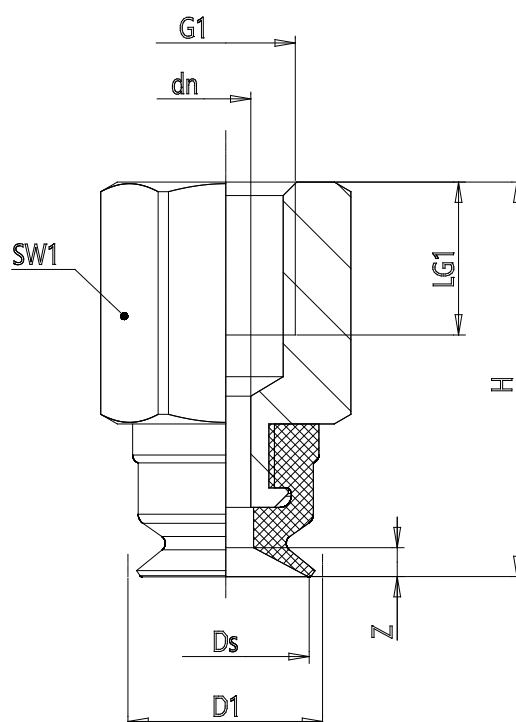

Series VSCF round flat suction pad - Serie VSCF

Product code: VSCF-0060S-M5F

Datasheet creation date: 10/03/2025 12:21

Check the most updated document online [click here](#)

TECHNICAL DATA

Series	VS
Shape	C = circular
Version	F = flat
Diameters	0060
Materials	S = Silicone
Thread size	M5
Thread type	F = Femmina

Series VSCF round flat suction pad - Serie VSCF

Product code: VSCF-0060S-M5F

DIMENSIONS

G1	M5
D1 (mm)	6.8
DN (mm)	1.8
DS (mm)	6.0
H (mm)	14.2
LG1 (mm)	5.5
SW1 (mm)	8
Z (mm)	0.6
Suction pad	VSCF 0060*
Nipple	NPS-C-M5-F