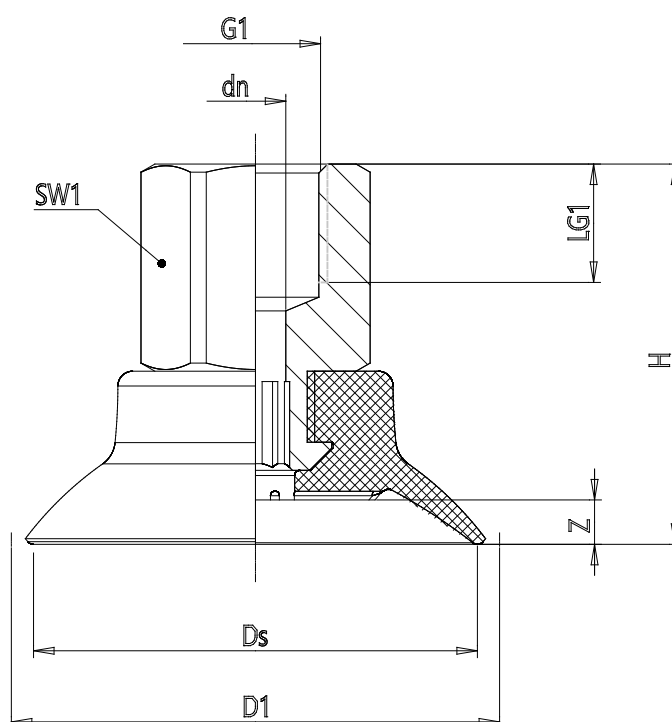

Series VSCF round flat suction pad - Serie VSCF

Product code: VSCF-0100S-M5F

Datasheet creation date: 10/03/2025 12:21

Check the most updated document online [click here](#)

TECHNICAL DATA

Series	VS
Shape	C = circular
Version	F = flat
Diameters	Ø100
Materials	S = Silicone
Thread size	M5
Thread type	F = Femmina

Series VSCF round flat suction pad - Serie VSCF

Product code: VSCF-0100S-M5F

DIMENSIONS

G1	M5
D1 (mm)	11.2
DN (mm)	3.1
DS (mm)	10.0
H (mm)	18.4
LG1 (mm)	5.5
SW1 (mm)	8
Z (mm)	1.0
Suction pad	VSCF 0100*
Nipple	NPS-B-M5-F