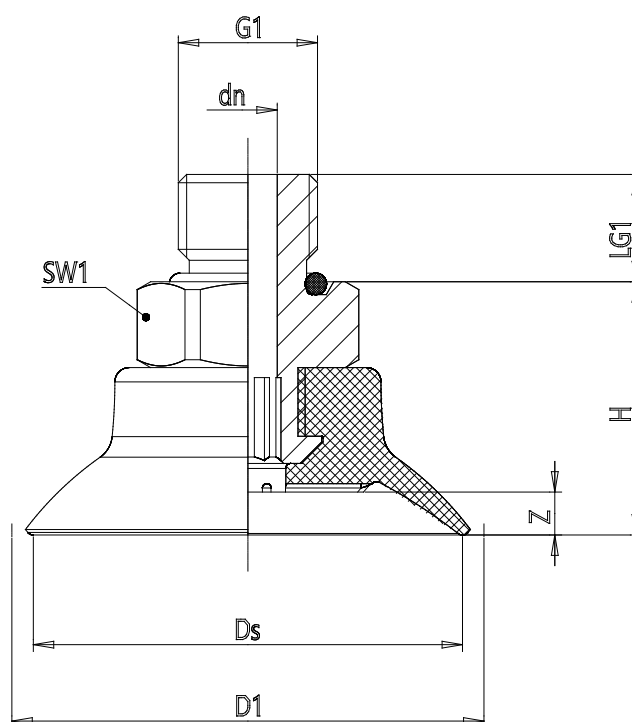

Series VSCF round flat suction pad - Serie VSCF

Product code: VSCF-0100S-M5M

Datasheet creation date: 10/03/2025 12:21

Check the most updated document online [click here](#)

TECHNICAL DATA

Series	VS
Shape	C = circular
Version	F = flat
Diameters	0100
Materials	S = Silicone
Thread size	M5
Thread type	M = Maschio

Series VSCF round flat suction pad - Serie VSCF

Product code: VSCF-0100S-M5M

DIMENSIONS

G1	M5
D1 (mm)	11.2
DN (mm)	1.8
DS (mm)	10.0
H (mm)	13.4
LG1 (mm)	4.7
SW1 (mm)	8
Z (mm)	1.0
Suction pad	VSCF 0100*
Nipple	NPS-B-M5-M