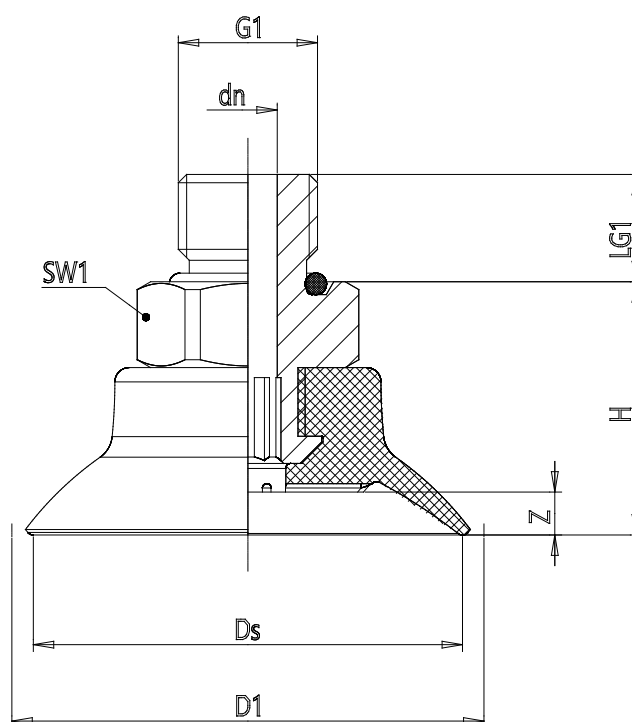

## Series VSCF round flat suction pad - Serie VSCF

Product code: VSCF-0120N-M5M

Datasheet creation date: 10/03/2025 12:19

Check the most updated document online [click here](#)

### TECHNICAL DATA

<b>Series</b>	VS
<b>Shape</b>	C = circular
<b>Version</b>	F = flat
<b>Diameters</b>	0120
<b>Materials</b>	N = NBR
<b>Thread size</b>	M5
<b>Thread type</b>	M = Maschio

## Series VSCF round flat suction pad - Serie VSCF

Product code: VSCF-0120N-M5M

### DIMENSIONS

<b>G1</b>	M5
<b>D1 (mm)</b>	13.2
<b>DN (mm)</b>	1.8
<b>DS (mm)</b>	12.0
<b>H (mm)</b>	13.6
<b>LG1 (mm)</b>	4.7
<b>SW1 (mm)</b>	8
<b>Z (mm)</b>	1.2
<b>Suction pad</b>	VSCF 0120*
<b>Nipple</b>	NPS-B-M5-M