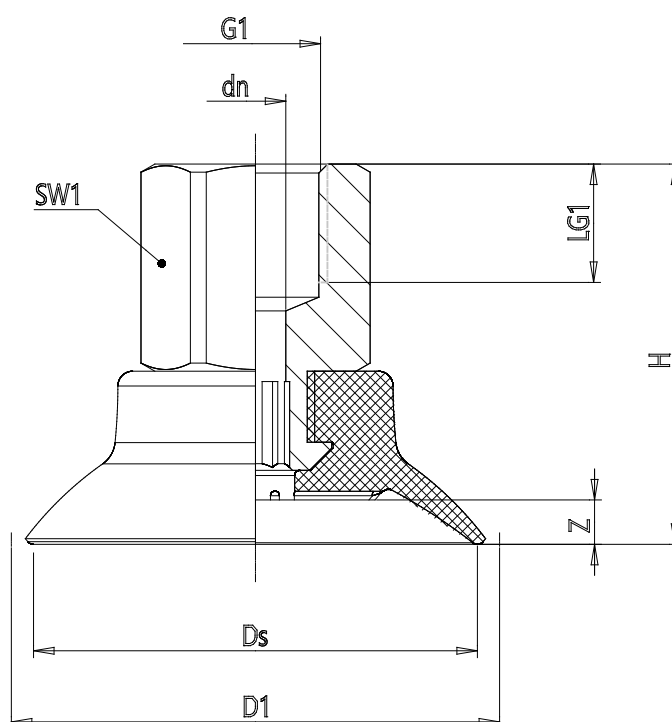

Series VSCF round flat suction pad - Serie VSCF

Product code: VSCF-0120S-M5F

Datasheet creation date: 10/03/2025 12:21

Check the most updated document online [click here](#)

TECHNICAL DATA

Series	VS
Shape	C = circular
Version	F = flat
Diameters	0120
Materials	S = Silicone
Thread size	M5
Thread type	F = Femmina

Series VSCF round flat suction pad - Serie VSCF

Product code: VSCF-0120S-M5F

DIMENSIONS

G1	M5
D1 (mm)	13.2
DN (mm)	3.1
DS (mm)	12.0
H (mm)	18.6
LG1 (mm)	5.5
SW1 (mm)	8
Z (mm)	1.2
Suction pad	VSCF 0120*
Nipple	NPS-B-M5-F