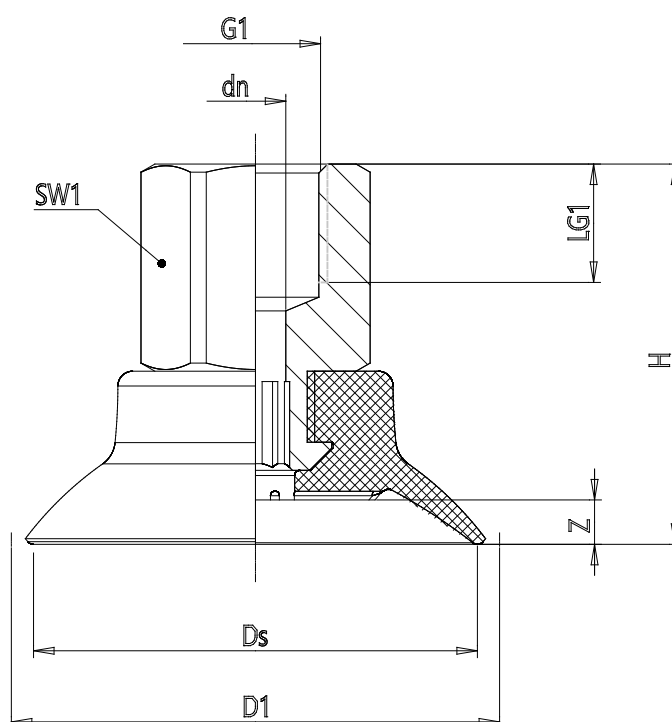

Series VSCF round flat suction pad - Serie VSCF

Product code: VSCF-0150N-1/8F

Datasheet creation date: 10/03/2025 12:19

Check the most updated document online [click here](#)

TECHNICAL DATA

Series	VS
Shape	C = circular
Version	F = flat
Diameters	Ø150
Materials	N = NBR
Thread size	G1/8
Thread type	F = Femmina

Series VSCF round flat suction pad - Serie VSCF

Product code: VSCF-0150N-1/8F

DIMENSIONS

G1	1/8
D1 (mm)	16.8
DN (mm)	3.1
DS (mm)	15.0
H (mm)	23.0
LG1 (mm)	8.0
SW1 (mm)	14
Z (mm)	1.5
Suction pad	VSCF 0150*
Nipple	NPS-E-1/8-F