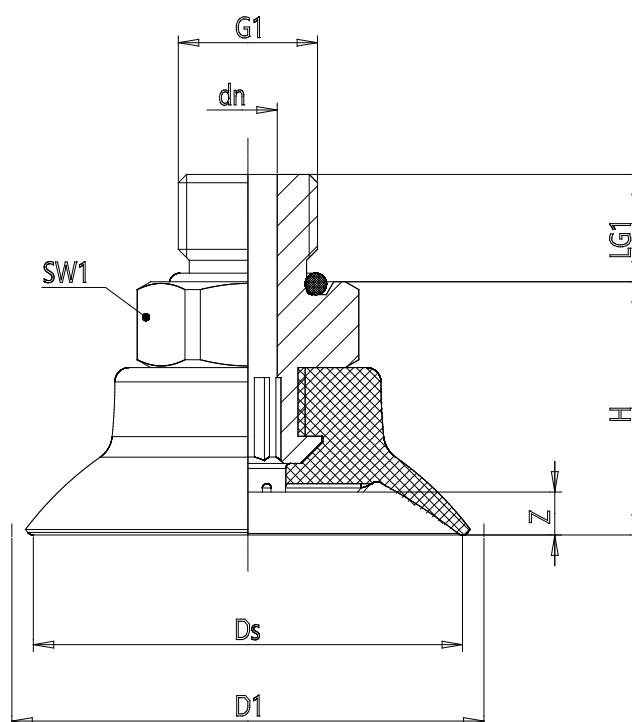

Series VSCF round flat suction pad - Serie VSCF

Product code: VSCF-0150N-1/8M

Datasheet creation date: 10/03/2025 12:19

Check the most updated document online [click here](#)

TECHNICAL DATA

Series	VS
Shape	C = circular
Version	F = flat
Diameters	0150
Materials	N = NBR
Thread size	G1/8
Thread type	M = Maschio

Series VSCF round flat suction pad - Serie VSCF

Product code: VSCF-0150N-1/8M

DIMENSIONS

G1	1/8
D1 (mm)	16.8
DN (mm)	3.1
DS (mm)	15.0
H (mm)	15.0
LG1 (mm)	7.5
SW1 (mm)	14
Z (mm)	1.5
Suction pad	VSCF 0150*
Nipple	NPS-F-1/8-M