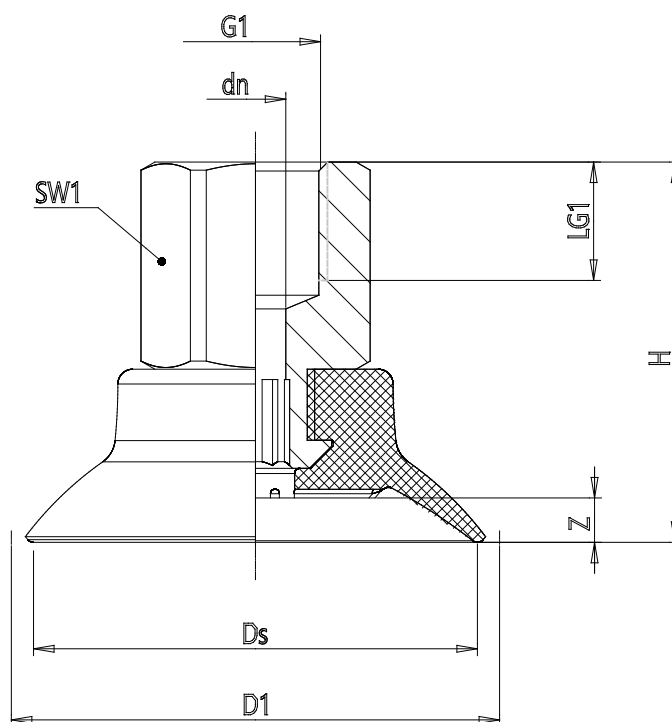

Series VSCF round flat suction pad - Serie VSCF

Product code: VSCF-0150S-1/8F

Datasheet creation date: 10/03/2025 12:21

Check the most updated document online [click here](#)

TECHNICAL DATA

Series	VS
Shape	C = circular
Version	F = flat
Diameters	0150
Materials	S = Silicone
Thread size	G1/8
Thread type	F = Femmina

Series VSCF round flat suction pad - Serie VSCF

Product code: VSCF-0150S-1/8F

DIMENSIONS

G1	1/8
D1 (mm)	16.8
DN (mm)	3.1
DS (mm)	15.0
H (mm)	23.0
LG1 (mm)	8.0
SW1 (mm)	14
Z (mm)	1.5
Suction pad	VSCF 0150*
Nipple	NPS-E-1/8-F