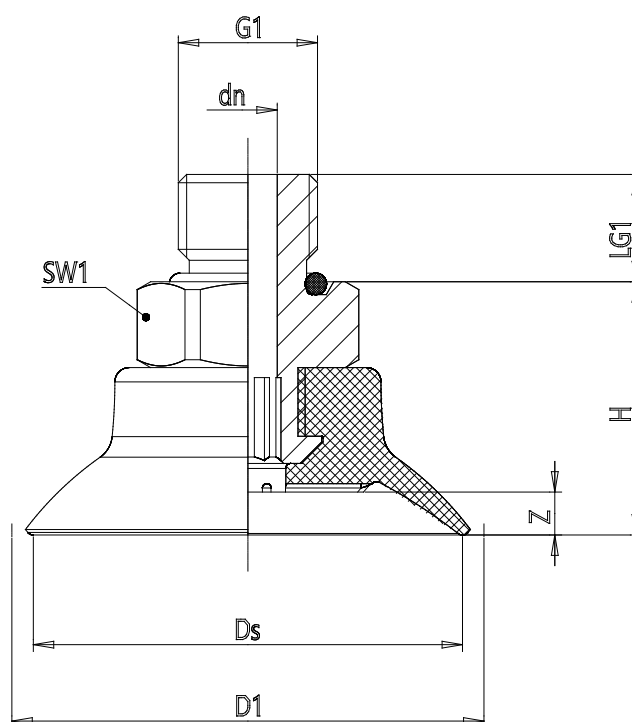

## Series VSCF round flat suction pad - Serie VSCF

Product code: VSCF-0150S-1/8M

Datasheet creation date: 10/03/2025 12:21

Check the most updated document online [click here](#)

### TECHNICAL DATA

<b>Series</b>	VS
<b>Shape</b>	C = circular
<b>Version</b>	F = flat
<b>Diameters</b>	0150
<b>Materials</b>	S = Silicone
<b>Thread size</b>	G1/8
<b>Thread type</b>	M = Maschio

## Series VSCF round flat suction pad - Serie VSCF

Product code: VSCF-0150S-1/8M

### DIMENSIONS

<b>G1</b>	1/8
<b>D1 (mm)</b>	16.8
<b>DN (mm)</b>	3.1
<b>DS (mm)</b>	15.0
<b>H (mm)</b>	15.0
<b>LG1 (mm)</b>	7.5
<b>SW1 (mm)</b>	14
<b>Z (mm)</b>	1.5
<b>Suction pad</b>	VSCF 0150*
<b>Nipple</b>	NPS-F-1/8-M