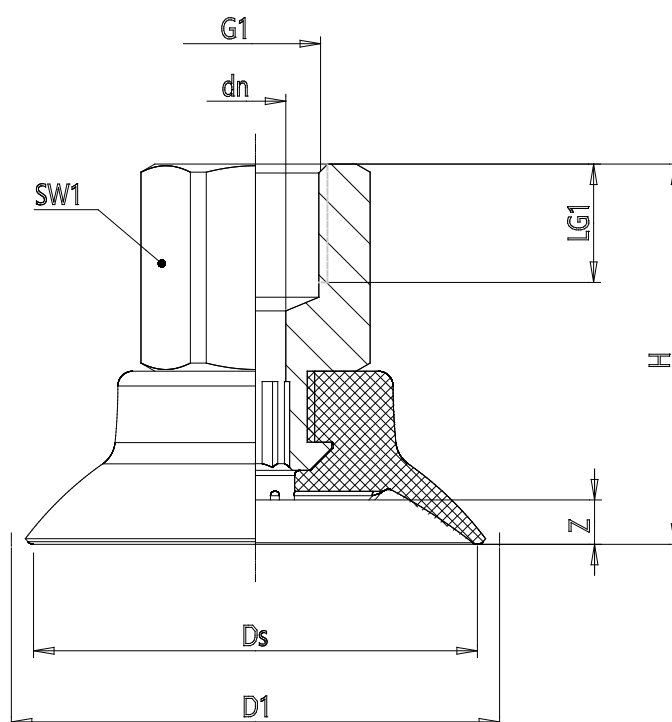

## Series VSCF round flat suction pad - Serie VSCF

Product code: VSCF-0180N-1/8F

Datasheet creation date: 10/03/2025 12:19

Check the most updated document online [click here](#)

### TECHNICAL DATA

<b>Series</b>	VS
<b>Shape</b>	C = circular
<b>Version</b>	F = flat
<b>Diameters</b>	Ø180
<b>Materials</b>	N = NBR
<b>Thread size</b>	G1/8
<b>Thread type</b>	F = Femmina

## Series VSCF round flat suction pad - Serie VSCF

Product code: VSCF-0180N-1/8F

### DIMENSIONS

<b>G1</b>	1/8
<b>D1 (mm)</b>	20.6
<b>DN (mm)</b>	3.1
<b>DS (mm)</b>	18.0
<b>H (mm)</b>	23.3
<b>LG1 (mm)</b>	8.0
<b>SW1 (mm)</b>	14
<b>Z (mm)</b>	1.8
<b>Suction pad</b>	VSCF 0180*
<b>Nipple</b>	NPS-E-1/8-F