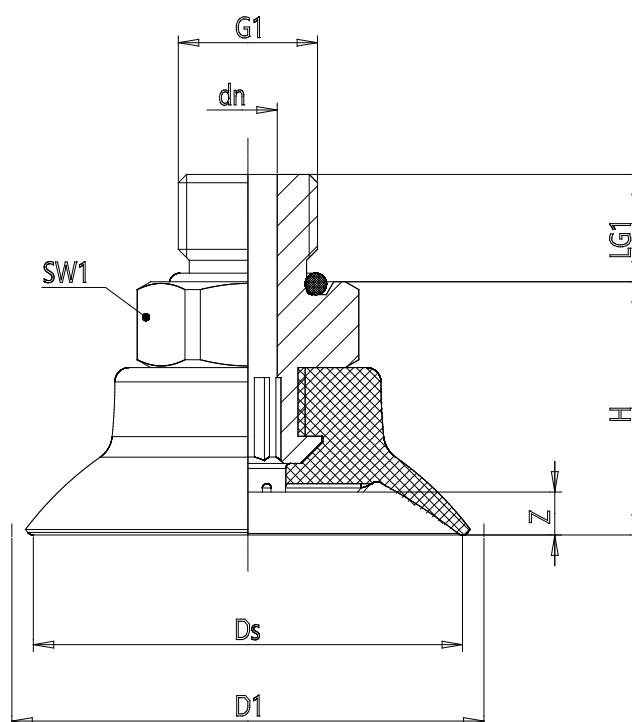

## Series VSCF round flat suction pad - Serie VSCF

Product code: VSCF-0180N-1/8M

Datasheet creation date: 10/03/2025 12:19

Check the most updated document online [click here](#)

### TECHNICAL DATA

<b>Series</b>	VS
<b>Shape</b>	C = circular
<b>Version</b>	F = flat
<b>Diameters</b>	0180
<b>Materials</b>	N = NBR
<b>Thread size</b>	G1/8
<b>Thread type</b>	M = Maschio

## Series VSCF round flat suction pad - Serie VSCF

Product code: VSCF-0180N-1/8M

### DIMENSIONS

<b>G1</b>	1/8
<b>D1 (mm)</b>	20.6
<b>DN (mm)</b>	3.1
<b>DS (mm)</b>	18.0
<b>H (mm)</b>	15.3
<b>LG1 (mm)</b>	7.5
<b>SW1 (mm)</b>	14
<b>Z (mm)</b>	1.8
<b>Suction pad</b>	VSCF 0180*
<b>Nipple</b>	NPS-F-1/8-M