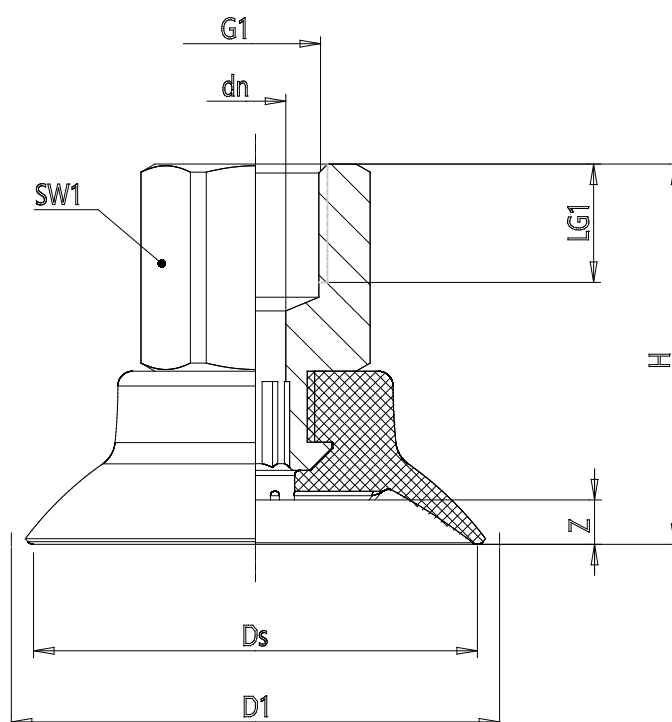

Series VSCF round flat suction pad - Serie VSCF

Product code: VSCF-0200N-1/8F

Datasheet creation date: 10/03/2025 12:19

Check the most updated document online [click here](#)

TECHNICAL DATA

Series	VS
Shape	C = circular
Version	F = flat
Diameters	0200
Materials	N = NBR
Thread size	G1/8
Thread type	F = Femmina

Series VSCF round flat suction pad - Serie VSCF

Product code: VSCF-0200N-1/8F

DIMENSIONS

G1	1/8
D1 (mm)	22.8
DN (mm)	3.1
DS (mm)	20.0
H (mm)	23.5
LG1 (mm)	8.0
SW1 (mm)	14
Z (mm)	2.0
Suction pad	VSCF 0200*
Nipple	NPS-E-1/8-F