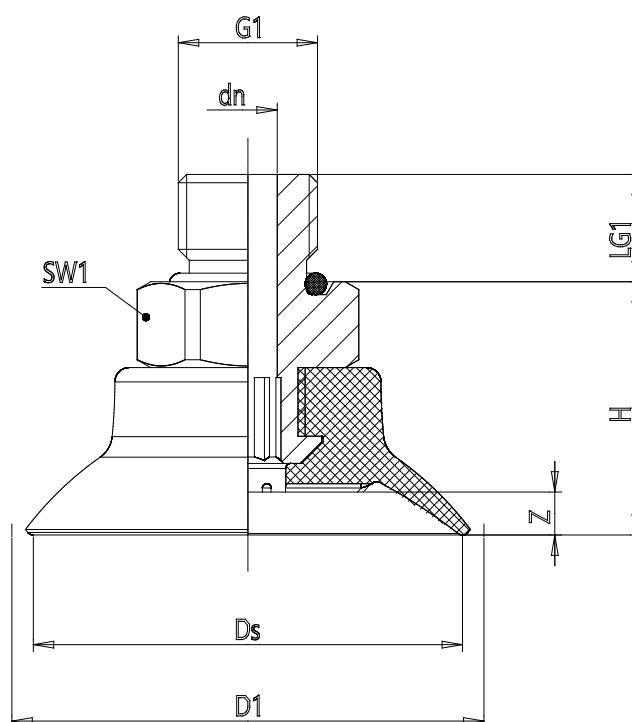

Series VSCF round flat suction pad - Serie VSCF

Product code: VSCF-0200N-1/8M

Datasheet creation date: 10/03/2025 12:19

Check the most updated document online [click here](#)

TECHNICAL DATA

Series	VS
Shape	C = circular
Version	F = flat
Diameters	0200
Materials	N = NBR
Thread size	G1/8
Thread type	M = Maschio

Series VSCF round flat suction pad - Serie VSCF

Product code: VSCF-0200N-1/8M

DIMENSIONS

G1	1/8
D1 (mm)	22.8
DN (mm)	3.1
DS (mm)	20.0
H (mm)	15.5
LG1 (mm)	7.5
SW1 (mm)	14
Z (mm)	2.0
Suction pad	VSCF 0200*
Nipple	NPS-F-1/8-M