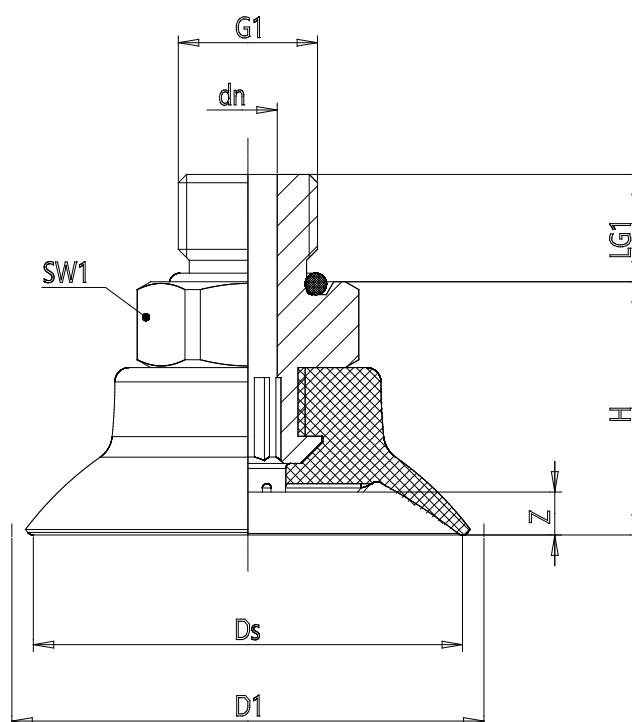

Series VSCF round flat suction pad - Serie VSCF

Product code: VSCF-0200S-1/8M

Datasheet creation date: 10/03/2025 12:21

Check the most updated document online [click here](#)

TECHNICAL DATA

Series	VS
Shape	C = circular
Version	F = flat
Diameters	0200
Materials	S = Silicone
Thread size	G1/8
Thread type	M = Maschio

Series VSCF round flat suction pad - Serie VSCF

Product code: VSCF-0200S-1/8M

DIMENSIONS

G1	1/8
D1 (mm)	22.8
DN (mm)	3.1
DS (mm)	20.0
H (mm)	15.5
LG1 (mm)	7.5
SW1 (mm)	14
Z (mm)	2.0
Suction pad	VSCF 0200*
Nipple	NPS-F-1/8-M