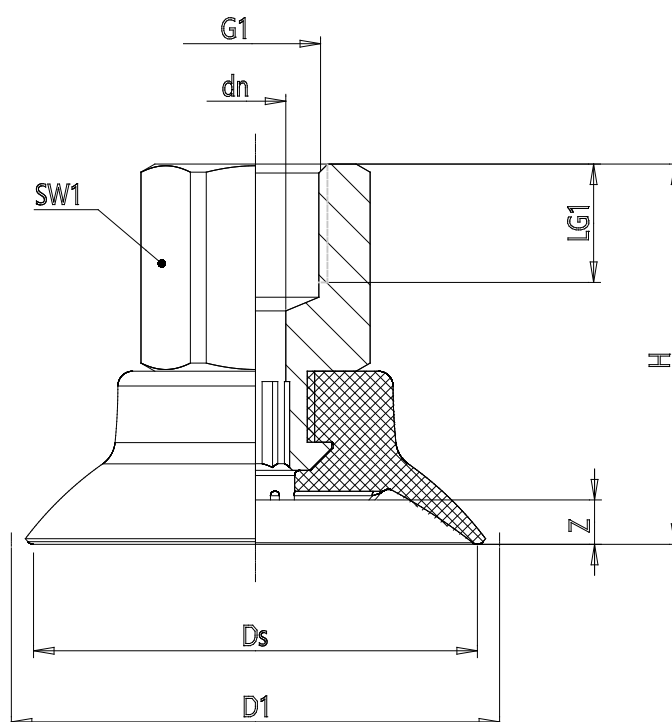

Series VSCF round flat suction pad - Serie VSCF

Product code: VSCF-0250N-1/8F

Datasheet creation date: 10/03/2025 12:19

Check the most updated document online [click here](#)

TECHNICAL DATA

Series	VS
Shape	C = circular
Version	F = flat
Diameters	0250
Materials	N = NBR
Thread size	G1/8
Thread type	F = Femmina

Series VSCF round flat suction pad - Serie VSCF

Product code: VSCF-0250N-1/8F

DIMENSIONS

G1	1/8
D1 (mm)	28.2
DN (mm)	4.1
DS (mm)	25.0
H (mm)	25.2
LG1 (mm)	8.0
SW1 (mm)	14
Z (mm)	2.5
Suction pad	VSCF 0250*
Nipple	NPS-G-1/8-F