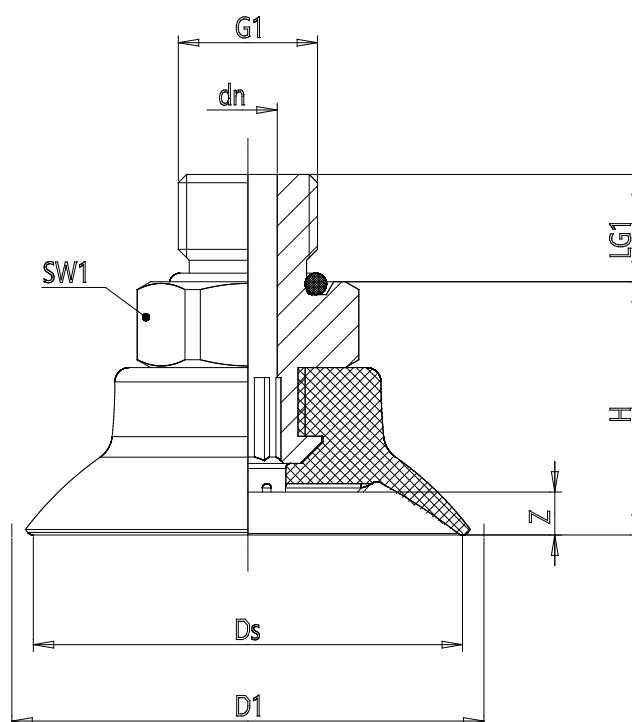

## Series VSCF round flat suction pad - Serie VSCF

Product code: VSCF-0250N-1/8M

Datasheet creation date: 10/03/2025 12:19

Check the most updated document online [click here](#)

### TECHNICAL DATA

<b>Series</b>	VS
<b>Shape</b>	C = circular
<b>Version</b>	F = flat
<b>Diameters</b>	0250
<b>Materials</b>	N = NBR
<b>Thread size</b>	G1/8
<b>Thread type</b>	M = Maschio

## Series VSCF round flat suction pad - Serie VSCF

Product code: VSCF-0250N-1/8M

### DIMENSIONS

<b>G1</b>	1/8
<b>D1 (mm)</b>	28.2
<b>DN (mm)</b>	4.1
<b>DS (mm)</b>	25.0
<b>H (mm)</b>	17.2
<b>LG1 (mm)</b>	7.5
<b>SW1 (mm)</b>	14
<b>Z (mm)</b>	2.5
<b>Suction pad</b>	VSCF 0250*
<b>Nipple</b>	NPS-G-1/8-M