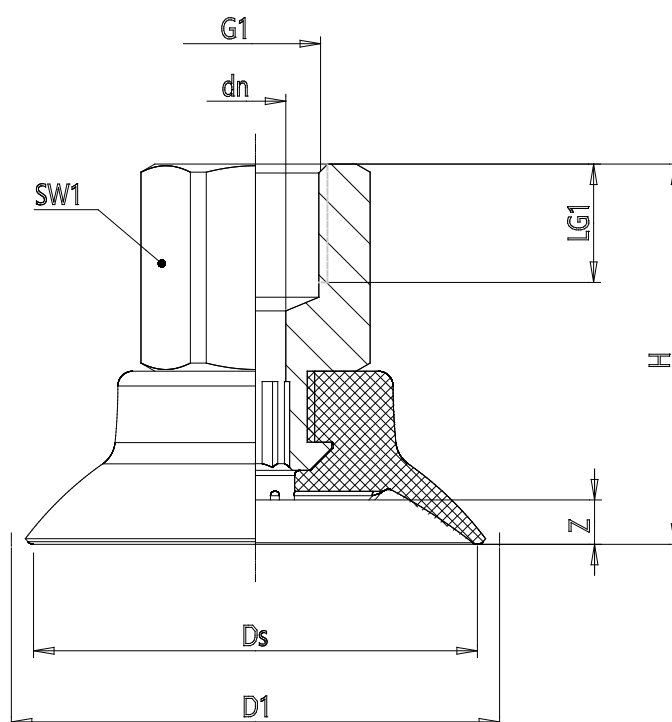

## Series VSCF round flat suction pad - Serie VSCF

Product code: VSCF-0250S-1/8F

Datasheet creation date: 10/03/2025 12:21

Check the most updated document online [click here](#)

### TECHNICAL DATA

<b>Series</b>	VS
<b>Shape</b>	C = circular
<b>Version</b>	F = flat
<b>Diameters</b>	0250
<b>Materials</b>	S = Silicone
<b>Thread size</b>	G1/8
<b>Thread type</b>	F = Femmina

## Series VSCF round flat suction pad - Serie VSCF

Product code: VSCF-0250S-1/8F

### DIMENSIONS

<b>G1</b>	1/8
<b>D1 (mm)</b>	28.2
<b>DN (mm)</b>	4.1
<b>DS (mm)</b>	25.0
<b>H (mm)</b>	25.2
<b>LG1 (mm)</b>	8.0
<b>SW1 (mm)</b>	14
<b>Z (mm)</b>	2.5
<b>Suction pad</b>	VSCF 0250*
<b>Nipple</b>	NPS-G-1/8-F